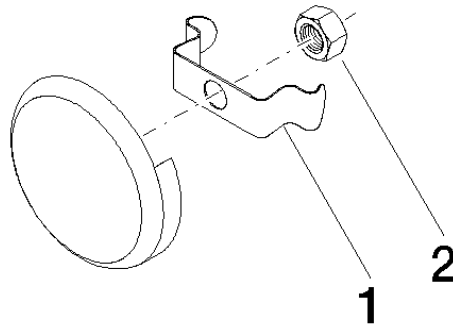

## Vacuum breaker - Brushed Durabron (23kt Gold)

36 150 970

- rosette Ø 70 mm

### Exposed trim parts

for bath inlet with pop-up waste and overflow (35 247 970 90 or 35 246 970 90)

Exposed trim parts

for bath inlet with pop-up waste and overflow (35 247 970 90 or 35 246 970 90)

	Brushed Durabron (23kt Gold)	36 150 970-28
	Chrome	36 150 970-00
	Brushed Platinum	36 150 970-06
	Platinum	36 150 970-08
	Durabron (23kt Gold)	36 150 970-09
	Dark Chrome	36 150 970-19
	Matte Black	36 150 970-33
	Brushed Champagne (22kt Gold)	36 150 970-46
	Champagne (22kt Gold)	36 150 970-47
	Brushed Chrome	36 150 970-93
	Brushed Dark Platinum	36 150 970-99

## Vacuum breaker - Brushed Durabronz (23kt Gold)

---

36 150 970

mm [inches]

Vacuum breaker - Brushed Durabronz (23kt Gold)

---

36 150 970