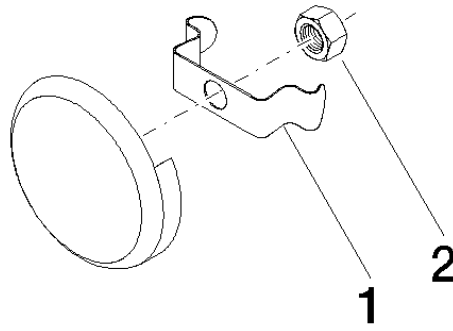

Vacuum breaker - Brushed Champagne (22kt Gold)

36 150 970

- rosette Ø 70 mm
- Exposed trim parts**
- for bath inlet with pop-up waste and overflow (35 247 970 90 or 35 246 970 90)**
- Exposed trim parts
- for bath inlet with pop-up waste and overflow (35 247 970 90 or 35 246 970 90)

Required miscellaneous

Vacuum breaker -

35 150 970 90

Vacuum breaker - Brushed Champagne (22kt Gold)

36 150 970

mm [inches]

Vacuum breaker - Brushed Champagne (22kt Gold)

36 150 970

Vacuum breaker - Brushed Champagne (22kt Gold)

36 150 970

Spare parts list

No.	Item Number	Name	Quantity used	Delivery time
	08 16 02 500 90	spring	2	2