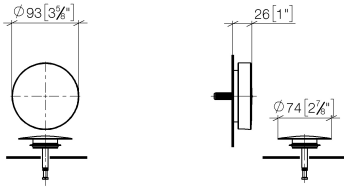

**Pop-up waste and overflow - Chrome**

IMO

36 243 970

• drain Ø 52mm  
**Also suitable for king-size baths.**

Also suitable for king-size baths.

Fits: IMO, LULU, MADISON, MEM, TARA,  
CL.1, LISSÉ, VAIA, META, CYO

**Required miscellaneous**

**Pop-up waste and overflow -** 35 227 970 90  
•bowden cable length 725 mm

36 243 970

mm [inches]

36 243 970

**Product version from 3/13/2017**

Pop-up waste and overflow - Chrome