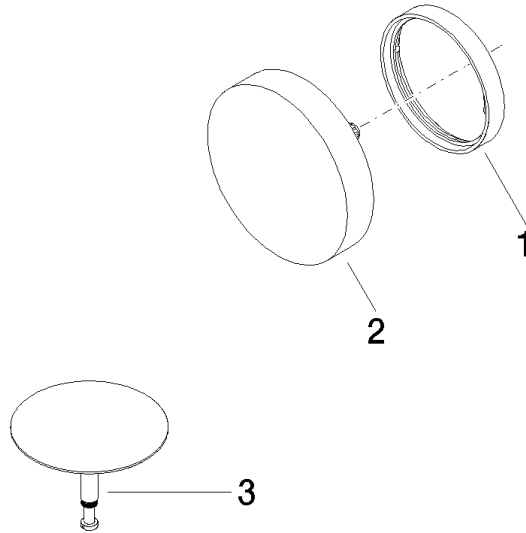

**Pop-up waste and overflow - Chrome**

IMO

36 243 970

• drain Ø 52mm  
**Also suitable for king-size baths.**

Also suitable for king-size baths.

Fits: IMO, LULU, MADISON, MEM, TARA,  
CL.1, LISSÉ, VAIA, META, CYO

**Required miscellaneous**

**Pop-up waste and overflow -** 35 227 970 90  
•bowden cable length 725 mm

36 243 970

mm [inches]

36 243 970

**Product version from 3/13/2017**

Pop-up waste and overflow - Chrome