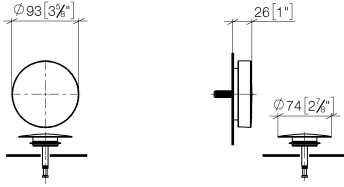

Pop-up waste and overflow - Matte Black

IMO

36 243 970

● drain Ø 52mm
Also suitable for king-size baths.

Also suitable for king-size baths.

Fits: IMO, LULU, MADISON, MEM, TARA,
CL.1, LISSÉ, VAIA, META, CYO

Required miscellaneous

Pop-up waste and overflow - 35 227 970 90
● bowden cable length 725 mm

36 243 970

mm [inches]

36 243 970

Product version from 3/13/2017

Pop-up waste and overflow - Matte Black

IMO