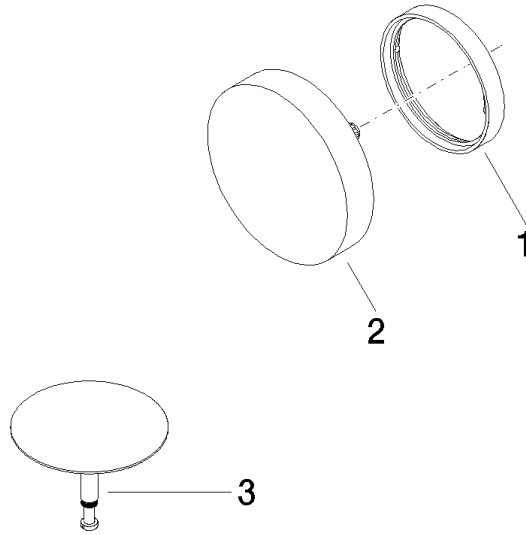

Required miscellaneous

Pop-up waste and overflow - 35 227 970 90
● bowden cable length 725 mm

36 243 970

mm [inches]

36 243 970

Product version from 3/13/2017

Pop-up waste and overflow - Matte Black

IMO