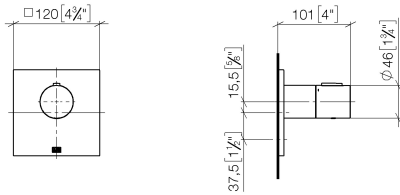

36 503 780

- cover plate 120 x 120 mm
- temperature control handle with safety limit stop at 38°C
- thermostat cartridge
- WRAS

Fits: IMO, MEM, CL.1, CYO

	Brushed Light Gold	36 503 780-27
	Chrome	36 503 780-00
	Brushed Platinum	36 503 780-06
	Platinum	36 503 780-08
	Dark Chrome	36 503 780-19
	Brushed Durabrass (23kt Gold)	36 503 780-28
	Matte Black	36 503 780-33
	Brushed Champagne (22kt Gold)	36 503 780-46
	Champagne (22kt Gold)	36 503 780-47
	Brushed Chrome	36 503 780-93
	Brushed Dark Platinum	36 503 780-99

Required miscellaneous

xTOOL Concealed thermostat module without volume control - 35 503 970 90
 •min. recess depth mm
 •max. recess depth mm

Recommended miscellaneous

xGRID Attachment set for integrating in the dry wall construction - 12 340 970 90

Required miscellaneous

xGRID Installation track 555 mm - 12 360 970 90

36 503 780

mm [inches]

Flow rate chart

Codes & Standards

DIN 4109

EN 1111