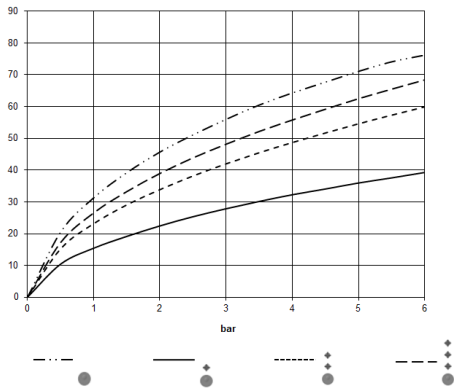

Required miscellaneous

xGRID Installation track 555 mm - 12 360 970 90

36 503 780

mm [inches]

Flow rate chart

Codes & Standards

DIN 4109

EN 1111