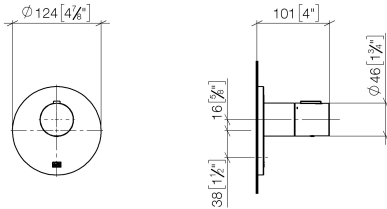

36 503 979

- cover plate Ø 124 mm
- temperature control handle with safety limit stop at 38°C
- thermostat cartridge
- WRAS 2011026

	Dark Chrome	36 503 979-19
	Chrome	36 503 979-00
	Brushed Platinum	36 503 979-06
	Platinum	36 503 979-08
	Durabrace (23kt Gold)	36 503 979-09
	Light Gold	36 503 979-26
	Brushed Light Gold	36 503 979-27
	Brushed Durabrace (23kt Gold)	36 503 979-28
	Matte Black	36 503 979-33
	Brushed Bronze	36 503 979-42
	Brushed Champagne (22kt Gold)	36 503 979-46
	Champagne (22kt Gold)	36 503 979-47
	Brushed Chrome	36 503 979-93
	Brushed Dark Platinum	36 503 979-99

Required miscellaneous

xTOOL Concealed thermostat module without volume control - 35 503 970 90
 •max. recess depth 110 mm
 •min. recess depth 85 mm

Recommended miscellaneous

xGRID Attachment set for integrating in the dry wall construction - 12 340 970 90

Required miscellaneous

xGRID Installation track 555 mm - 12 360 970 90

36 503 979

mm [inches]

Flow rate chart

Codes & Standards

DIN 4109

EN 1111