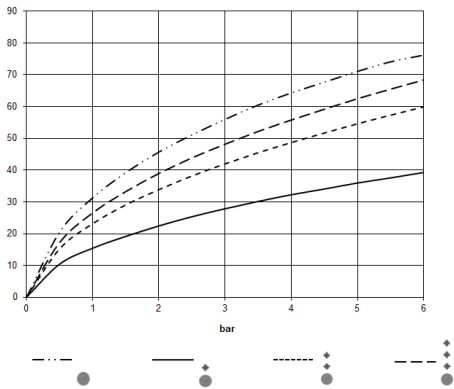

Required miscellaneous

xGRID Installation track 555 mm - 12 360 970 90

36 503 979

mm [inches]

Flow rate chart

Codes & Standards

DIN 4109

EN 1111