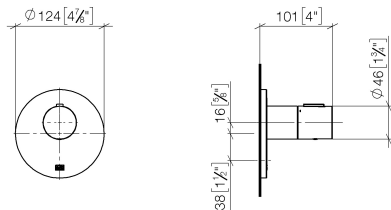

xTOOL Concealed thermostat without volume control 3/4" - Champagne (22kt Gold)

META

36 503 979

- cover plate Ø 124 mm
- temperature control handle with safety limit stop at 38°C
- thermostat cartridge

	Champagne (22kt Gold)	36 503 979-47
	Chrome	36 503 979-00
	Brushed Platinum	36 503 979-06
	Platinum	36 503 979-08
	Durabrand (23kt Gold)	36 503 979-09
	Dark Chrome	36 503 979-19
	Light Gold	36 503 979-26
	Brushed Light Gold	36 503 979-27
	Brushed Durabrand (23kt Gold)	36 503 979-28
	Matte Black	36 503 979-33
	Brushed Bronze	36 503 979-42
	Brushed Champagne (22kt Gold)	36 503 979-46
	Brushed Chrome	36 503 979-93
	Brushed Dark Platinum	36 503 979-99

Required miscellaneous

xTOOL Concealed thermostat module without volume control - 35 503 970 90
 • max. recess depth 110 mm
 • min. recess depth 85 mm

Recommended miscellaneous

xGRID Attachment set for integrating in the dry wall construction - 12 340 970 90

Required miscellaneous

xGRID Installation track 555 mm - 12 360 970 90

36 503 979
mm [inches]

Flow rate chart

Certificates

WRAS_2011026.

DVGW_DW-
6512DN0706.

LGA_29930.