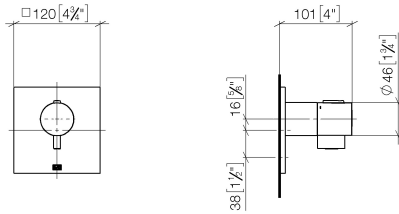

36 503 985

- cover plate 120 x 120 mm
- temperature control handle with safety limit stop at 38°C
- thermostat cartridge
- WRAS 2011026

Fits: IMO, MEM, CL.1, CYO

	Platinum	36 503 985-08
	Chrome	36 503 985-00
	Brushed Platinum	36 503 985-06
	Dark Chrome	36 503 985-19
	Brushed Light Gold	36 503 985-27
	Brushed Durabrass (23kt Gold)	36 503 985-28
	Matte Black	36 503 985-33
	Brushed Champagne (22kt Gold)	36 503 985-46
	Champagne (22kt Gold)	36 503 985-47
	Brushed Chrome	36 503 985-93
	Brushed Dark Platinum	36 503 985-99

Required miscellaneous

xTOOL Concealed thermostat module without volume control - 35 503 970 90
 •max. recess depth 160 mm
 •min. recess depth 95 mm

Recommended miscellaneous

xGRID Attachment set for integrating in the dry wall construction - 12 340 970 90

Required miscellaneous

xGRID Installation track 555 mm - 12 360 970 90

36 503 985

mm [inches]

Flow rate chart

Certificates

WRAS_2011026.

DVGW_DW-
6512DN0706.