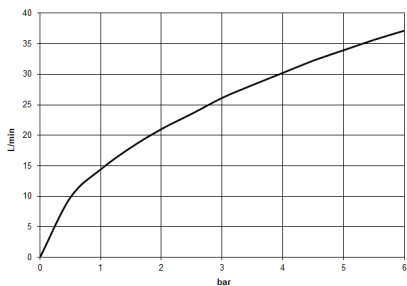

**Required miscellaneous**

**xGRID Installation track 555 mm -** 12 360 970 90

36 503 985  
mm [inches]

Flow rate chart

3551197090 + 36503xxx-FF + 366x7xxx-FF

Certificates

WRAS\_2011026.

DVGW\_DW-  
6512DN0706.