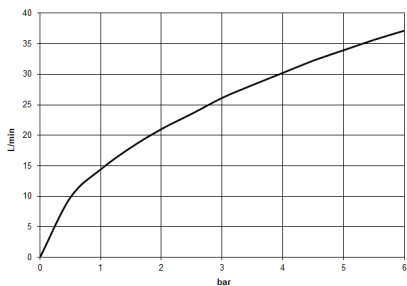

Required miscellaneous

xGRID Installation track 555 mm - 12 360 970 90

36 503 985
mm [inches]

Flow rate chart

3551197090 + 36503xxx-FF + 366x7xxx-FF

Certificates

WRAS_2011026.

DVGW_DW-
6512DN0706.