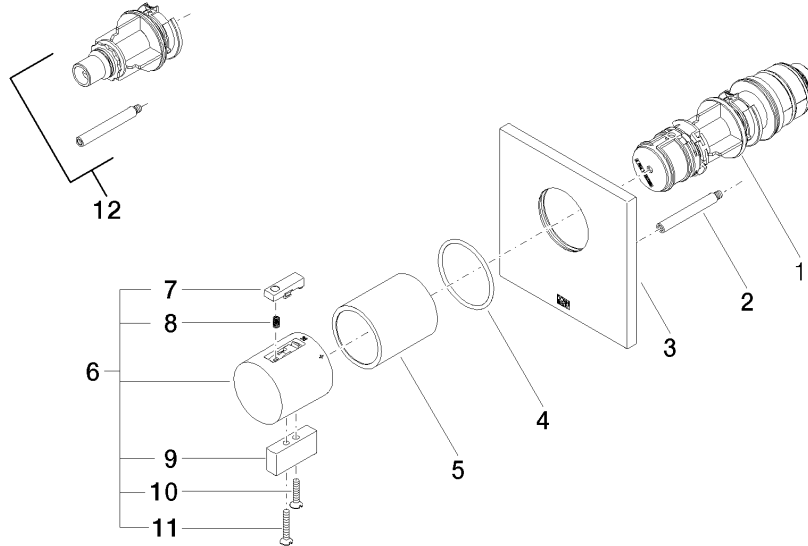

36 503 985

- cover plate 120 x 120 mm
- temperature control handle with safety limit stop at 38°C
- thermostat cartridge
- WRAS 2011026

Fits: IMO, MEM, CL.1, CYO

	Brushed Chrome	36 503 985-93
	Chrome	36 503 985-00
	Brushed Platinum	36 503 985-06
	Platinum	36 503 985-08
	Dark Chrome	36 503 985-19
	Brushed Light Gold	36 503 985-27
	Brushed Durabronze (23kt Gold)	36 503 985-28
	Matte Black	36 503 985-33
	Brushed Champagne (22kt Gold)	36 503 985-46
	Champagne (22kt Gold)	36 503 985-47
	Brushed Dark Platinum	36 503 985-99

Required miscellaneous

xTOOL Concealed thermostat module without volume control - 35 503 970 90
 •max. recess depth 160 mm
 •min. recess depth 95 mm

Recommended miscellaneous

xGRID Attachment set for integrating in the dry wall construction - 12 340 970 90

Required miscellaneous

xGRID Installation track 555 mm - 12 360 970 90

36 503 985

mm [inches]

Flow rate chart

Certificates

WRAS_2011026.

DVGW_DW-
6512DN0706.

LGA_29930.

LGA_29932.

36 503 985

Spare parts list

No.	Item Number	Name	Quantity used	Delivery time
1	90 15 02 063 00 90	cartridge	1	2
2	90 31 09 095 00 90	bar	1	2
3	09 11 02 196-93	cover	1	60
4	90 14 10 049 00 90	seal	1	2
5	90 21 02 112 00-93	sleeve	1	-
Spare part can no longer be ordered, please order the replacement item				
6	04 17 33 006 00-93	handle	1	60
7	90 21 33 011 00-13	handle	1	2
8	90 16 02 027 00 90	spring	1	2
9	09 20 33 006-93	handle	1	20
10	09 30 30 159-93	screw	1	20
11	09 30 30 160-93	screw	1	20
12	12 178 970 90	Extension 46 mm -	1	2