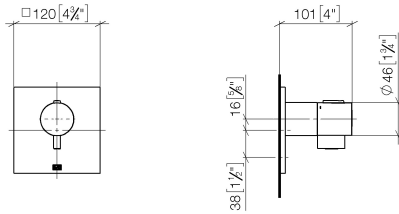

36 503 985

- cover plate 120 x 120 mm
- temperature control handle with safety limit stop at 38°C
- thermostat cartridge
- WRAS 2011026

Fits: IMO, MEM, CL.1, CYO

	Brushed Chrome	36 503 985-93
	Chrome	36 503 985-00
	Brushed Platinum	36 503 985-06
	Platinum	36 503 985-08
	Dark Chrome	36 503 985-19
	Brushed Light Gold	36 503 985-27
	Brushed Durabronze (23kt Gold)	36 503 985-28
	Matte Black	36 503 985-33
	Brushed Champagne (22kt Gold)	36 503 985-46
	Champagne (22kt Gold)	36 503 985-47
	Brushed Dark Platinum	36 503 985-99

Required miscellaneous

xTOOL Concealed thermostat module without volume control - 35 503 970 90
 •max. recess depth 160 mm
 •min. recess depth 95 mm

Recommended miscellaneous

xGRID Attachment set for integrating in the dry wall construction - 12 340 970 90

Required miscellaneous

xGRID Installation track 555 mm - 12 360 970 90

36 503 985

mm [inches]

Flow rate chart

Certificates

WRAS_2011026.

DVGW_DW-
6512DN0706.