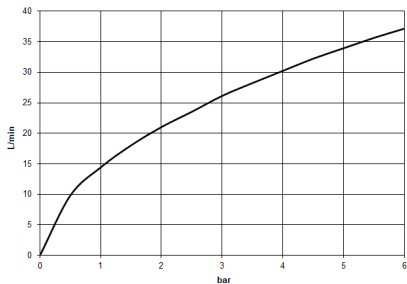

**Required miscellaneous**

**xGRID Installation track 555 mm -** 12 360 970 90

36 503 985  
mm [inches]

Flow rate chart

3551197090 + 36503xxx-FF + 366x7xxx-FF

Certificates

WRAS\_2011026.

DVGW\_DW-  
6512DN0706.