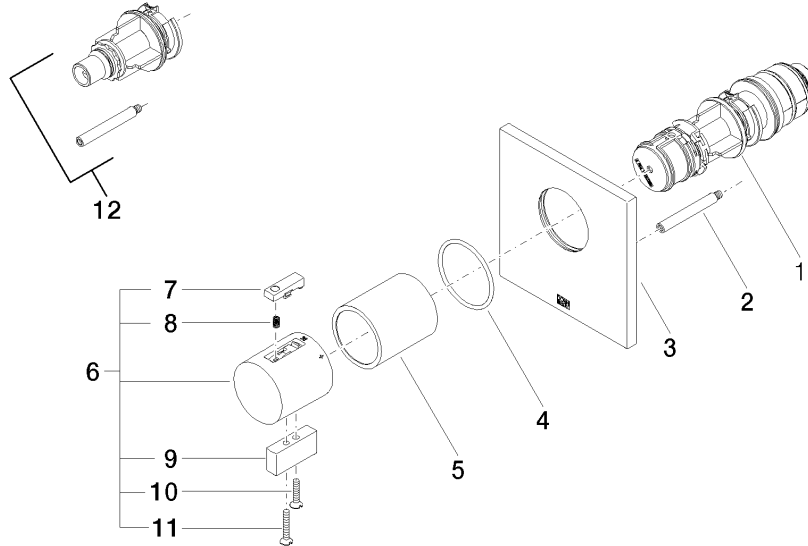

**Required miscellaneous**

**xTOOL Concealed thermostat module without volume control -** 35 503 970 90  
 • max. recess depth 160 mm  
 • min. recess depth 95 mm

**Recommended miscellaneous**

**xGRID Attachment set for integrating in the dry wall construction -** 12 340 970 90

**Required miscellaneous**

**xGRID Installation track 555 mm -** 12 360 970 90

36 503 985  
mm [inches]

Flow rate chart

3551197090 + 36503xxx-FF + 366x7xxx-FF

Certificates

WRAS\_2011026.

DVGW\_DW-  
6512DN0706.

### Spare parts list

No.	Item Number	Name	Quantity used	Delivery time
1	90 15 02 063 00 90	cartridge	1	2
2	90 31 09 095 00 90	bar	1	2
3	09 11 02 196-99	cover	1	60
4	90 14 10 049 00 90	seal	1	2
5	90 21 02 112 00-99	sleeve	1	-
Spare part can no longer be ordered, please order the replacement item				
6	04 17 33 006 00-99	handle	1	60
7	90 21 33 011 00-13	handle	1	2
8	90 16 02 027 00 90	spring	1	2
9	09 20 33 006-99	handle	1	30
10	09 30 30 159-99	screw	1	30
11	09 30 30 160-99	screw	1	30
12	12 178 970 90	Extension 46 mm -	1	2