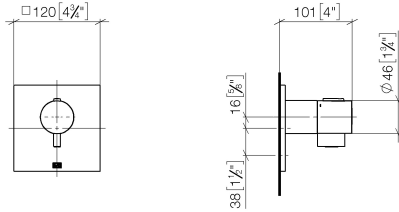

**Required miscellaneous**

**xTOOL Concealed thermostat module without volume control -** 35 503 970 90  
 • max. recess depth 160 mm  
 • min. recess depth 95 mm

**Recommended miscellaneous**

**xGRID Attachment set for integrating in the dry wall construction -** 12 340 970 90

**Required miscellaneous**

**xGRID Installation track 555 mm -** 12 360 970 90

36 503 985  
mm [inches]

Flow rate chart

3551197090 + 36503xxx-FF + 366x7xxx-FF

Certificates

WRAS\_2011026.

DVGW\_DW-  
6512DN0706.