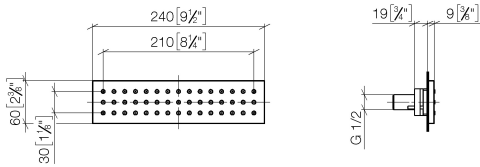

## WATER BAR Concealed body spray FlowReduce - Light Gold

36 517 979

- HORIZONTAL RAIN, max. flow rate 6 l/min (at 3 bar)
- with anti-scale system
- cover plate 240 x 60 mm
- 1/2" connection
- This product can help a building meet the requirements of Green Building Rating Systems, e.g. LEED®, BREEAM®, DGNB
- WRAS

### Required miscellaneous

- xGRID Installation track 555 mm -** 12 360 970 90

**WATER BAR Concealed body spray FlowReduce - Light Gold**

36 517 979

mm [inches]

**Flow rate chart**

**Trajectory diagram**

**Codes & Standards**