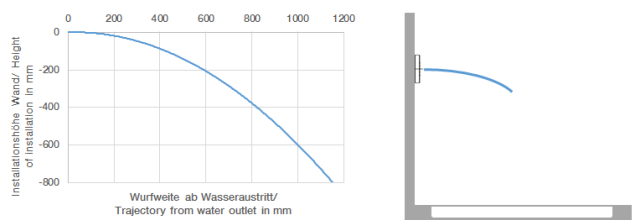

### Required miscellaneous

- xGRID Installation track 555 mm -** 12 360 970 90

**WATER BAR Concealed body spray FlowReduce - Light Gold**

36 517 979

mm [inches]

**Flow rate chart**

**Trajectory diagram**

**Codes & Standards**