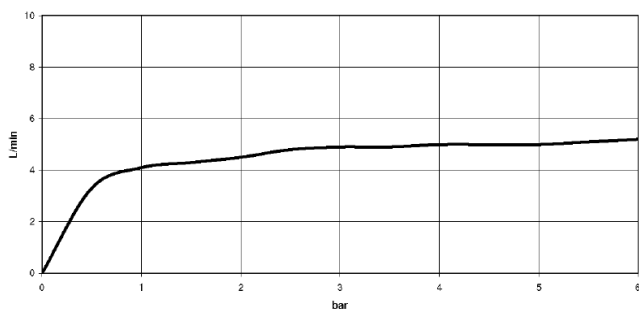

### Required miscellaneous

- xGRID Installation track 555 mm -** 12 360 970 90

**WATER BAR Concealed body spray FlowReduce - Light Gold**

36 517 979

mm [inches]

**Flow rate chart**

**Trajectory diagram**

**Codes & Standards**