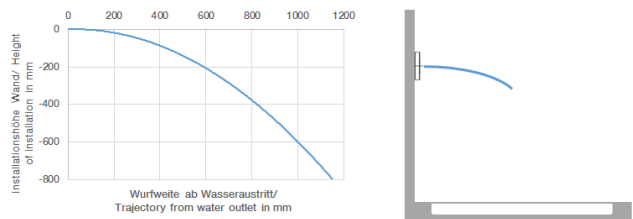

WATER BAR Concealed body spray FlowReduce - Brushed Durabronze (23kt Gold)

IMO

36 517 979

- HORIZONTAL RAIN, max. flow rate 6 l/min (at 3 bar)
- with anti-scale system
- cover plate 240 x 60 mm
- 1/2" connection
- This product can help a building meet the requirements of Green Building Rating Systems, e.g. LEED®, BREEAM®, DGNB
- WRAS 1304001

Required miscellaneous

	xGRID Installation track 555 mm - 12 360 970 90
--	--

36 517 979
mm [inches]

Flow rate chart

Trajectory diagram

Certificates

WRAS_1304001. LGA_19489.

36 517 979