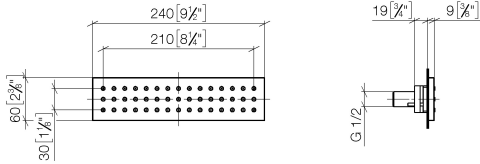

WATER BAR Concealed body spray FlowReduce - Brushed Durabronze (23kt Gold)

IMO

36 517 979

- HORIZONTAL RAIN, max. flow rate 6 l/min (at 3 bar)
- with anti-scale system
- cover plate 240 x 60 mm
- 1/2" connection
- This product can help a building meet the requirements of Green Building Rating Systems, e.g. LEED®, BREEAM®, DGNB
- WRAS 1304001

Required miscellaneous

	Concealed wall installation box - 35 206 970 90
	<ul style="list-style-type: none"> • max. recess depth 173 mm • min. recess depth 100 mm

Recommended miscellaneous

	xGRID Attachment set for integrating in the dry wall construction - 12 340 970 90
--	--

Required miscellaneous

	xGRID Installation track 555 mm - 12 360 970 90
--	--

36 517 979
mm [inches]

Flow rate chart

Trajectory diagram

Certificates

WRAS_1304001. LGA_19489.

36 517 979