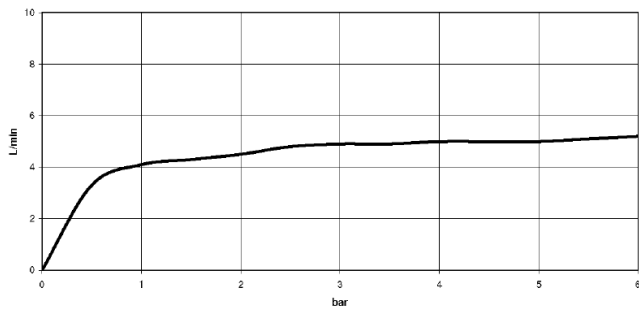

WATER BAR Concealed body spray FlowReduce - Brushed Champagne (22kt Gold)

IMO

36 517 979

- HORIZONTAL RAIN, max. flow rate 6 l/min (at 3 bar)
- with anti-scale system
- cover plate 240 x 60 mm
- 1/2" connection
- This product can help a building meet the requirements of Green Building Rating Systems, e.g. LEED®, BREEAM®, DGNB
- WRAS 1304001

Required miscellaneous

- xGRID Installation track 555 mm - 12 360 970 90**

36 517 979
mm [inches]

Flow rate chart

Trajectory diagram

36 517 979