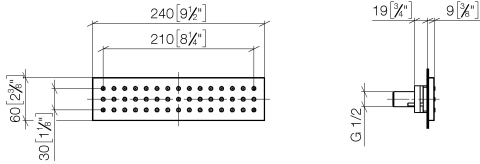

WATER BAR Concealed body spray FlowReduce - Brushed Champagne (22kt Gold)

IMO

36 517 979

- HORIZONTAL RAIN, max. flow rate 6 l/min (at 3 bar)
- with anti-scale system
- cover plate 240 x 60 mm
- 1/2" connection
- This product can help a building meet the requirements of Green Building Rating Systems, e.g. LEED®, BREEAM®, DGNB
- WRAS 1304001

Required miscellaneous

- Concealed wall installation box - 35 206 970 90**
- max. recess depth 173 mm
 - min. recess depth 100 mm

Recommended miscellaneous

- xGRID Attachment set for integrating in the dry wall construction - 12 340 970 90**

Required miscellaneous

- xGRID Installation track 555 mm - 12 360 970 90**

36 517 979
mm [inches]

Flow rate chart

Trajectory diagram

36 517 979