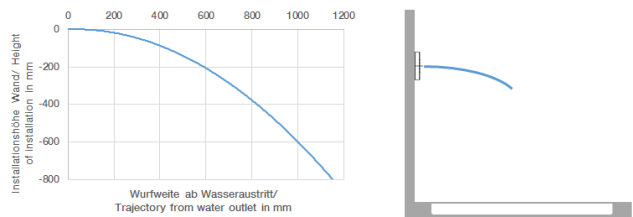

WATER BAR Concealed body spray FlowReduce - Brushed Champagne (22kt Gold)

IMO

36 517 979

- HORIZONTAL RAIN, max. flow rate 6 l/min (at 3 bar)
- with anti-scale system
- cover plate 240 x 60 mm
- 1/2" connection
- This product can help a building meet the requirements of Green Building Rating Systems, e.g. LEED®, BREEAM®, DGNB
- WRAS 1304001

Required miscellaneous

- xGRID Installation track 555 mm - 12 360 970 90**

36 517 979
mm [inches]

Flow rate chart

Trajectory diagram

36 517 979