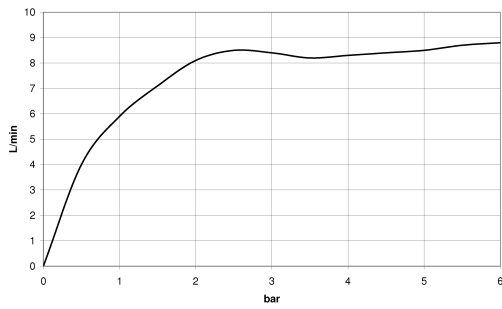

xGRID Attachment set for integrating in the dry wall construction - 12 340 970 90

Required miscellaneous

xGRID Installation track 555 mm - 12 360 970 90

36 525 979

mm [inches]

Flow rate chart

Codes & Standards