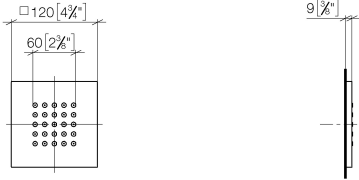

xGRID Attachment set for integrating in the dry wall construction - 12 340 970 90

Required miscellaneous

xGRID Installation track 555 mm - 12 360 970 90

36 525 979

mm [inches]

Flow rate chart

Codes & Standards