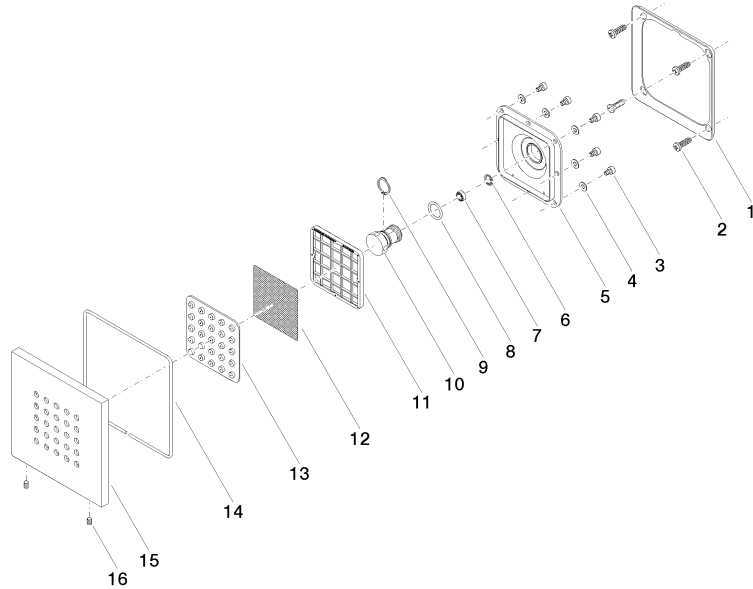

36 525 979

Product version from 10/1/2023