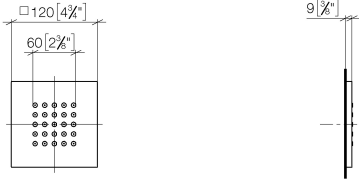

36 525 979

- HORIZONTAL RAIN, max. flow rate 9 l/min (at 3 bar)
- with anti-scale system
- cover plate 120 x 120 mm

Fits: IMO, LULU, MADISON, MEM, TARA, CL.1, LISSÉ, VAIA, META, CYO

	Brushed Champagne (22kt Gold)	36 525 979-46
	Chrome	36 525 979-00
	Brushed Platinum	36 525 979-06
	Platinum	36 525 979-08
	Dark Chrome	36 525 979-19
	Light Gold	36 525 979-26
	Brushed Light Gold	36 525 979-27
	Brushed Durabronze (23kt Gold)	36 525 979-28
	Matte Black	36 525 979-33
	Brushed Bronze	36 525 979-42
	Champagne (22kt Gold)	36 525 979-47
	Brushed Chrome	36 525 979-93
	Brushed Dark Platinum	36 525 979-99

xGRID Attachment set for integrating in the dry wall construction - 12 340 970 90

Required miscellaneous

xGRID Installation track 555 mm - 12 360 970 90

36 525 979

mm [inches]

Flow rate chart

Codes & Standards