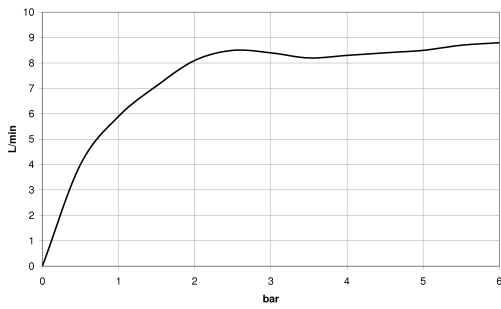

36 525 979

- HORIZONTAL RAIN, max. flow rate 9 l/min (at 3 bar)
- with anti-scale system
- cover plate 120 x 120 mm

Fits: IMO, LULU, MADISON, MEM, TARA, CL.1, LISSÉ, VAIA, META, CYO

	Brushed Champagne (22kt Gold)	36 525 979-46
	Chrome	36 525 979-00
	Brushed Platinum	36 525 979-06
	Platinum	36 525 979-08
	Dark Chrome	36 525 979-19
	Light Gold	36 525 979-26
	Brushed Light Gold	36 525 979-27
	Brushed Durabronze (23kt Gold)	36 525 979-28
	Matte Black	36 525 979-33
	Brushed Bronze	36 525 979-42
	Champagne (22kt Gold)	36 525 979-47
	Brushed Chrome	36 525 979-93
	Brushed Dark Platinum	36 525 979-99

xGRID Attachment set for integrating in the dry wall construction - 12 340 970 90

Required miscellaneous

xGRID Installation track 555 mm - 12 360 970 90

36 525 979

mm [inches]

Flow rate chart

Codes & Standards