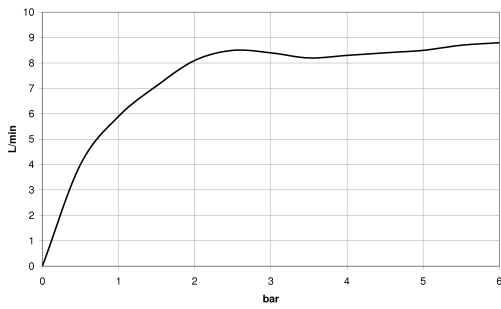

xGRID Attachment set for integrating in the dry wall construction - 12 340 970 90

Required miscellaneous

xGRID Installation track 555 mm - 12 360 970 90

36 525 979

mm [inches]

Flow rate chart

Codes & Standards