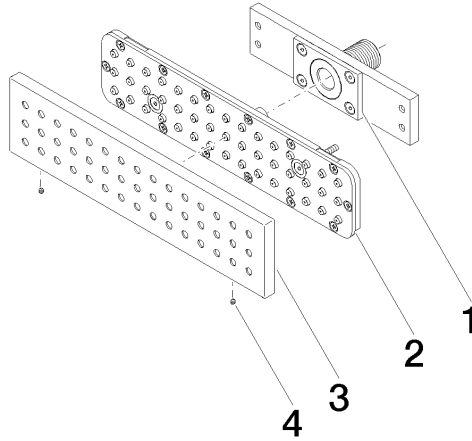

36 527 979

Product version from 10/1/2023