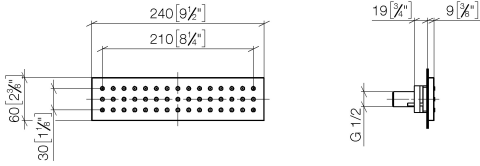

**WATER BAR Concealed body spray - Light Gold**

IMO

36 527 979

- HORIZONTAL RAIN, max. flow rate 9 l/min (at 3 bar)
- with anti-scale system
- cover plate 240 x 60 mm
- 1/2" connection

Fits: IMO, LULU, MADISON, MEM, TARA, CL.1, LISSÉ, VAIA, META, CYO

**Required miscellaneous**

**Concealed wall installation box -** 35 206 970 90  
 ● min. recess depth 100 mm  
 ● max. recess depth 173 mm

**Recommended miscellaneous**

**xGRID Attachment set for integrating in the dry wall construction -** 12 340 970 90

**Required miscellaneous**

**xGRID Installation track 555 mm -** 12 360 970 90

36 527 979

mm [inches]

**Flow rate chart**

**Codes & Standards**

DIN 4109

ISO 3822