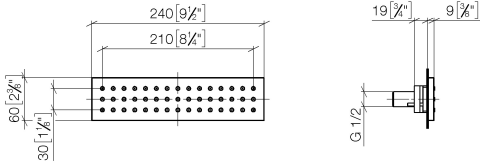

# WATER BAR Concealed body spray - Brushed Durabronze (23kt Gold)

IMO

36 527 979

- HORIZONTAL RAIN, max. flow rate 9 l/min (at 3 bar)
- with anti-scale system
- cover plate 240 x 60 mm
- 1/2" connection

Fits: IMO, LULU, MADISON, MEM, TARA, CL.1, LISSÉ, VAIA, META, CYO

## Recommended miscellaneous

	<b>xGRID Attachment set for integrating in the dry wall construction -</b> 12 340 970 90
--	--

## Required miscellaneous

	<b>xGRID Installation track 555 mm -</b> 12 360 970 90
--	--

36 527 979

mm [inches]

**Flow rate chart**

**Codes & Standards**

DIN 4109

ISO 3822