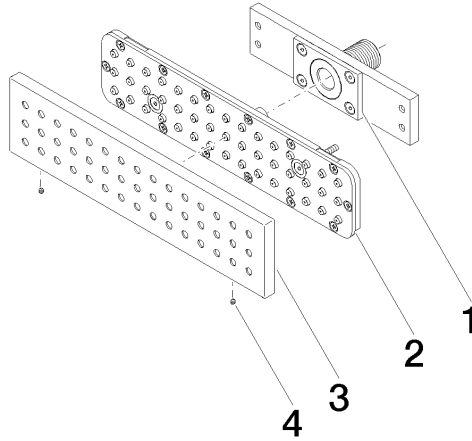

Required miscellaneous

- xGRID Installation track 555 mm -** 12 360 970 90

36 527 979

mm [inches]

Flow rate chart

Codes & Standards

DIN 4109

ISO 3822

WATER BAR Concealed body spray - Brushed Champagne (22kt Gold)

IMO

36 527 979

Spare parts list

Product version from 10/1/2023

No.	Item Number	Name	Quantity used	Delivery time
	90 11 02 137 00 90	connection	5	2