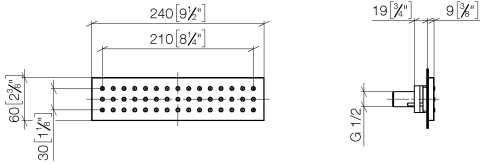

WATER BAR Concealed body spray - Brushed Champagne (22kt Gold)

IMO

36 527 979

- HORIZONTAL RAIN, max. flow rate 9 l/min (at 3 bar)
- with anti-scale system
- cover plate 240 x 60 mm
- 1/2" connection

Fits: IMO, LULU, MADISON, MEM, TARA, CL.1, LISSÉ, VAIA, META, CYO

Required miscellaneous

- Concealed wall installation box -** 35 206 970 90
- max. recess depth 173 mm
 - min. recess depth 100 mm

Recommended miscellaneous

- xGRID Attachment set for integrating in the dry wall construction -** 12 340 970 90

Required miscellaneous

- xGRID Installation track 555 mm -** 12 360 970 90

36 527 979

mm [inches]

Flow rate chart

Codes & Standards

DIN 4109

ISO 3822