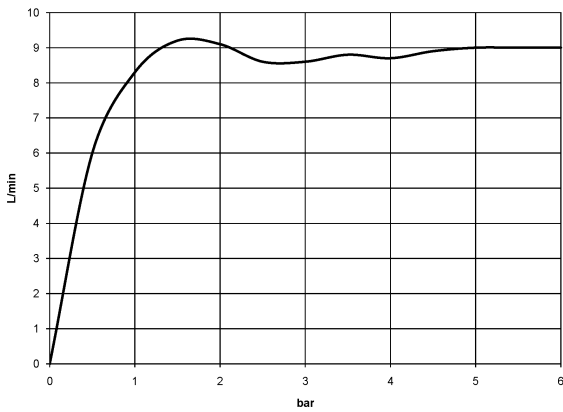

**Required miscellaneous**

- xGRID Installation track 555 mm - 12 360 970 90**

36 527 979

mm [inches]

**Flow rate chart**

**Codes & Standards**

DIN 4109

ISO 3822