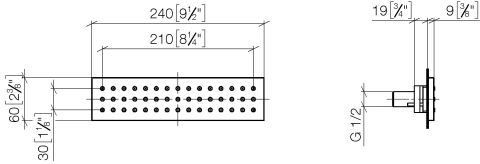

**WATER BAR Concealed body spray - Champagne (22kt Gold)**

IMO

36 527 979

- HORIZONTAL RAIN, max. flow rate 9 l/min (at 3 bar)
- with anti-scale system
- cover plate 240 x 60 mm
- 1/2" connection

Fits: IMO, LULU, MADISON, MEM, TARA, CL.1, LISSÉ, VAIA, META, CYO

**Required miscellaneous**

- Concealed wall installation box - 35 206 970 90**
- max. recess depth 173 mm
  - min. recess depth 100 mm

**Recommended miscellaneous**

- xGRID Attachment set for integrating in the dry wall construction - 12 340 970 90**

**Required miscellaneous**

- xGRID Installation track 555 mm - 12 360 970 90**

36 527 979

mm [inches]

**Flow rate chart**

**Codes & Standards**

DIN 4109

ISO 3822