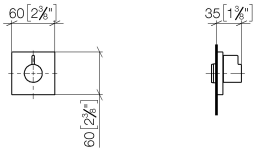

36 608 985

- rosette 60 x 60 mm
- head part with cut-to-length spindle and sleeve

	Brushed Light Gold	36 608 985-27
	Chrome	36 608 985-00
	Brushed Platinum	36 608 985-06
	Platinum	36 608 985-08
	Dark Chrome	36 608 985-19
	Brushed Durabronze (23kt Gold)	36 608 985-28
	Matte Black	36 608 985-33
	Brushed Chrome	36 608 985-93
	Brushed Dark Platinum	36 608 985-99

SYMETRICS Wall valve anti-clockwise closing 3/4" - Brushed Light Gold

IMO

36 608 985

mm [inches]

Codes & Standards

Scottish Water
Byelaws

UK Water Supply
Regulations

Certificates

WRAS_2010

36 608 985

Product version from 6/1/2024

Parts for other
finishes can be found
here: [Chrome](#)

SYMETRICS Wall valve anti-clockwise closing 3/4" - Brushed Light Gold

IMO

36 608 985

Spare parts list