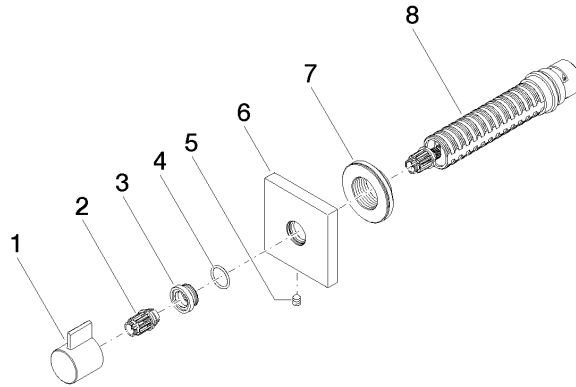

36 608 985

- rosette 60 x 60 mm
- head part with cut-to-length spindle and sleeve

	Brushed Light Gold	36 608 985-27
	Chrome	36 608 985-00
	Brushed Platinum	36 608 985-06
	Platinum	36 608 985-08
	Dark Chrome	36 608 985-19
	Brushed Durabronze (23kt Gold)	36 608 985-28
	Matte Black	36 608 985-33
	Brushed Chrome	36 608 985-93
	Brushed Dark Platinum	36 608 985-99

SYMETRICS Wall valve anti-clockwise closing 3/4" - Brushed Light Gold

IMO

36 608 985

mm [inches]

Codes & Standards

Scottish Water
Byelaws

UK Water Supply
Regulations

Certificates

WRAS_2010

36 608 985

Product version from 6/1/2024

Parts for other
finishes can be found
here: [Chrome](#)

SYMETRICS Wall valve anti-clockwise closing 3/4" - Brushed Light Gold

IMO

36 608 985

Spare parts list