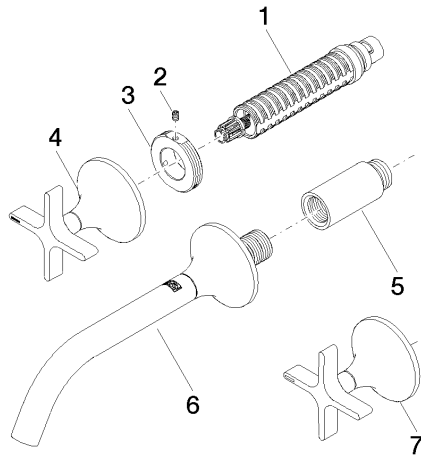

**VAIA Wall-mounted basin mixer without pop-up waste - Brushed Champagne
(22kt Gold)**

VAIA

36 712 809
mm [inches]

Flow rate chart

Trajectory diagram

Codes & Standards

DIN 4109

ISO 3822

Scottish Water
Byelaws

UK Water Supply
Regulations

Ü-Zeichen

VAIA Wall-mounted basin mixer without pop-up waste - Brushed Champagne
(22kt Gold)

VAIA

36 712 809
Certificates

LGA_29

WRAS_2312

36 712 809

Product version from 3/13/2017

VAIA Wall-mounted basin mixer without pop-up waste - Brushed Champagne
(22kt Gold)

VAIA

36 712 809

Spare parts list

Product version from 3/13/2017

No.	Item Number	Name	Quantity used	Delivery time
	90 90 03 157 00 90	top	10	2