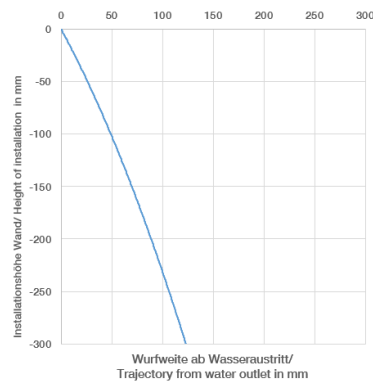

**VAIA Wall-mounted basin mixer without pop-up waste - Brushed Champagne
(22kt Gold)**

VAIA

36 712 809
mm [inches]

Flow rate chart

Trajectory diagram

Codes & Standards

DIN 4109

ISO 3822

Scottish Water
Byelaws

UK Water Supply
Regulations

Ü-Zeichen

VAIA Wall-mounted basin mixer without pop-up waste - Brushed Champagne
(22kt Gold)

VAIA

36 712 809
Certificates

LGA_29

WRAS_2312