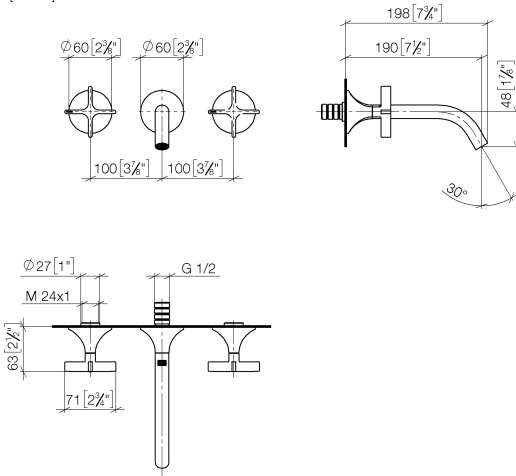

VAIA Wall-mounted basin mixer without pop-up waste - Brushed Champagne (22kt Gold)

VAIA

36 712 809

- 190mm projection
- fixed spout
- circular, air-enriched flow
- hole diameter valve 37 mm
- hole diameter spout 40 mm
- rosettes Ø 60 mm
- max. flow 5.7 l/min
- lead-free
- This product can help a building meet the requirements of Green Building Rating Systems, e.g. LEED®, BREEAM®, DGNB
- WRAS 2312073

Required miscellaneous

- Concealed wall-mounted mixer centred spout -** 35 700 970 90
- max. recess depth 145 mm
 - min. recess depth 85 mm

Required miscellaneous

- Concealed wall-mounted mixer variable positioning -** 35 720 970 90
- max. recess depth 145 mm
 - min. recess depth 85 mm

**VAIA Wall-mounted basin mixer without pop-up waste - Brushed Champagne
(22kt Gold)**

VAIA

36 712 809
mm [inches]

Flow rate chart

Trajectory diagram

Codes & Standards

DIN 4109

ISO 3822

Scottish Water
Byelaws

UK Water Supply
Regulations

Ü-Zeichen

VAIA Wall-mounted basin mixer without pop-up waste - Brushed Champagne
(22kt Gold)

VAIA

36 712 809
Certificates

LGA_29

WRAS_2312