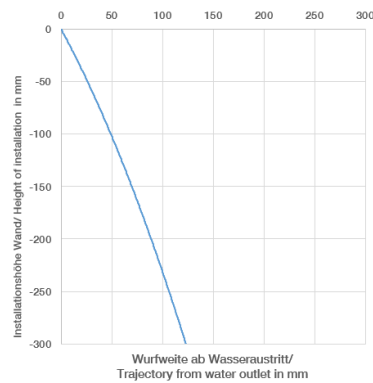

VAIA Wall-mounted basin mixer without pop-up waste - Champagne (22kt Gold)

VAIA

36 712 809
mm [inches]

Flow rate chart

Trajectory diagram

Codes & Standards

DIN 4109

ISO 3822

Scottish Water
Byelaws

UK Water Supply
Regulations

Ü-Zeichen

VAIA Wall-mounted basin mixer without pop-up waste - Champagne (22kt Gold)

VAIA

36 712 809
Certificates

LGA_29

WRAS_2312