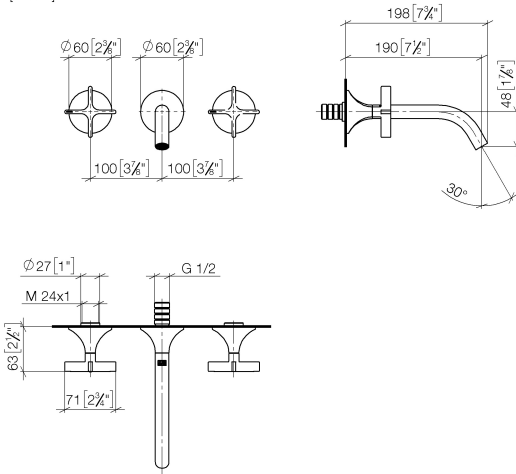

VAIA Wall-mounted basin mixer without pop-up waste - Champagne (22kt Gold)

VAIA

36 712 809

- 190mm projection
- fixed spout
- circular, air-enriched flow
- hole diameter valve 37 mm
- hole diameter spout 40 mm
- rosettes Ø 60 mm
- max. flow 5.7 l/min
- lead-free
- This product can help a building meet the requirements of Green Building Rating Systems, e.g. LEED®, BREEAM®, DGNB
- WRAS 2312073

Required miscellaneous

- Concealed wall-mounted mixer centred spout -** 35 700 970 90
- max. recess depth 145 mm
 - min. recess depth 85 mm

Required miscellaneous

- Concealed wall-mounted mixer variable positioning -** 35 720 970 90
- max. recess depth 145 mm
 - min. recess depth 85 mm

VAIA Wall-mounted basin mixer without pop-up waste - Champagne (22kt Gold)

VAIA

36 712 809
mm [inches]

Flow rate chart

Trajectory diagram

Codes & Standards

DIN 4109

ISO 3822

Scottish Water
Byelaws

UK Water Supply
Regulations

Ü-Zeichen

VAIA Wall-mounted basin mixer without pop-up waste - Champagne (22kt Gold)

VAIA

36 712 809
Certificates

LGA_29

WRAS_2312