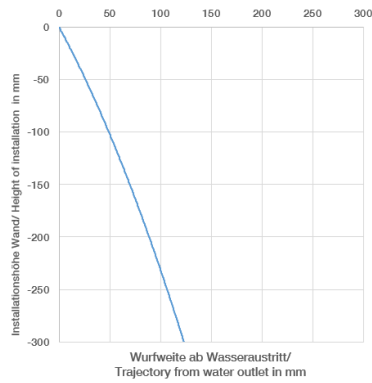

META Wall-mounted single-lever basin mixer without pop-up waste - Brushed Champagne (22kt Gold)

36 860 660 Product version from 7/1/2023

- 190mm projection
- fixed spout
- circular, air-enriched flow
- hole diameter spout 37 mm
- hole diameter single-lever mixer 57 mm
- rosette for spout Ø 55mm
- rosette for mixer Ø 78mm
- max. flow 5.7 l/min
- lead-free
- This product can help a building meet the requirements of Green Building Rating Systems, e.g. LEED®, BREEAM®, DGNB
- WRAS

META Wall-mounted single-lever basin mixer without pop-up waste - Brushed Champagne (22kt Gold)

36 860 660 Product version from 7/1/2023
mm [inches]

Flow rate chart

Trajectory diagram

Codes & Standards

EN 817