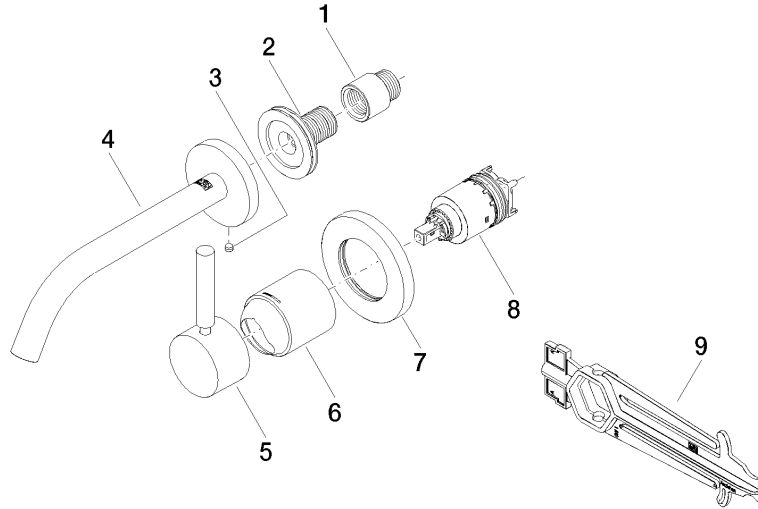

META Wall-mounted single-lever basin mixer without pop-up waste - Brushed Champagne (22kt Gold)

36 860 660 Product version from 7/1/2023
mm [inches]

Flow rate chart

Trajectory diagram

Codes & Standards

EN 817

Scottish Water
Byelaws

UK Water Supply
Regulations

META Wall-mounted single-lever basin mixer without pop-up waste - Brushed Champagne (22kt Gold)

36 860 660 Product version from 7/1/2023

Certificates

DVGW_DW-
6512DN0

WRAS_2107

**META Wall-mounted single-lever basin mixer without pop-up waste - Brushed
Champagne (22kt Gold)**

36 860 660 Product version from 7/1/2023

Spare parts list

No.	Item Number	Name	Quantity used	Delivery time
1	09 24 03 072 10 90	nipple	1	2
2	90 24 03 280 00 90	nipple	1	2
3	09 31 11 112 90	pin	1	60
4	90 28 22 323 00-46	spout	1	30
5	90 20 66 007 00-46	handle	1	30
6	09 11 02 288-46	cover	1	60
7	90 27 62 011 00-46	rosette	1	30
8	90 15 05 064 01 90	cartridge	1	2
9	90 30 09 064 00 90	key	1	2