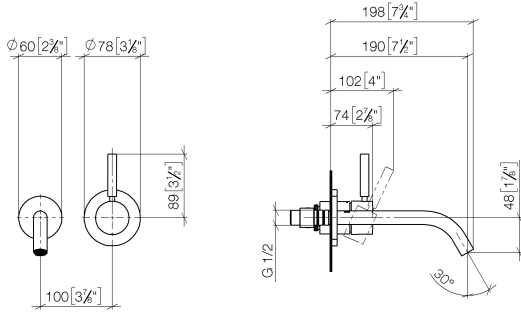

META Wall-mounted single-lever basin mixer without pop-up waste - Brushed Champagne (22kt Gold)

36 860 660 Product version from 7/1/2023

- 190mm projection
- fixed spout
- circular, air-enriched flow
- hole diameter spout 37 mm
- hole diameter single-lever mixer 57 mm
- rosette for spout Ø 55mm
- rosette for mixer Ø 78mm
- max. flow 5.7 l/min
- lead-free
- This product can help a building meet the requirements of Green Building Rating Systems, e.g. LEED®, BREEAM®, DGNB
- WRAS

Required miscellaneous

- Concealed wall-mounted single-lever mixer -** 35 860 970 90
- min. recess depth mm
 - max. recess depth mm
 - mixer can be placed above, to the left or to the right of the spout.

META Wall-mounted single-lever basin mixer without pop-up waste - Brushed Champagne (22kt Gold)

36 860 660 Product version from 7/1/2023
mm [inches]

Flow rate chart

Trajectory diagram

Codes & Standards

EN 817

Scottish Water
Byelaws

UK Water Supply
Regulations

META Wall-mounted single-lever basin mixer without pop-up waste - Brushed Champagne (22kt Gold)

36 860 660 Product version from 7/1/2023

Certificates

DVGW_DW-
6512DN0