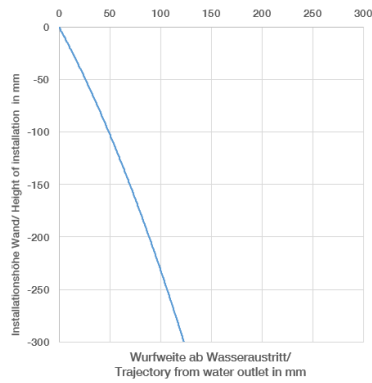

**META Wall-mounted single-lever basin mixer without pop-up waste -
Champagne (22kt Gold)**

36 860 660 Product version from 7/1/2023

- 190mm projection
- fixed spout
- circular, air-enriched flow
- hole diameter spout 37 mm
- hole diameter single-lever mixer 57 mm
- rosette for spout Ø 55mm
- rosette for mixer Ø 78mm
- max. flow 5.7 l/min
- lead-free
- This product can help a building meet the requirements of Green Building Rating Systems, e.g. LEED®, BREEAM®, DGNB
- WRAS

Required miscellaneous

Concealed wall-mounted single-lever mixer - 35 860 970 90
 •min. recess depth mm
 •max. recess depth mm
 •mixer can be placed above, to the left or to the right of the spout.

META Wall-mounted single-lever basin mixer without pop-up waste - Champagne (22kt Gold)

36 860 660 Product version from 7/1/2023
mm [inches]

Flow rate chart

Trajectory diagram

Codes & Standards

EN 817

Scottish Water
Byelaws

UK Water Supply
Regulations

META Wall-mounted single-lever basin mixer without pop-up waste - Champagne (22kt Gold)