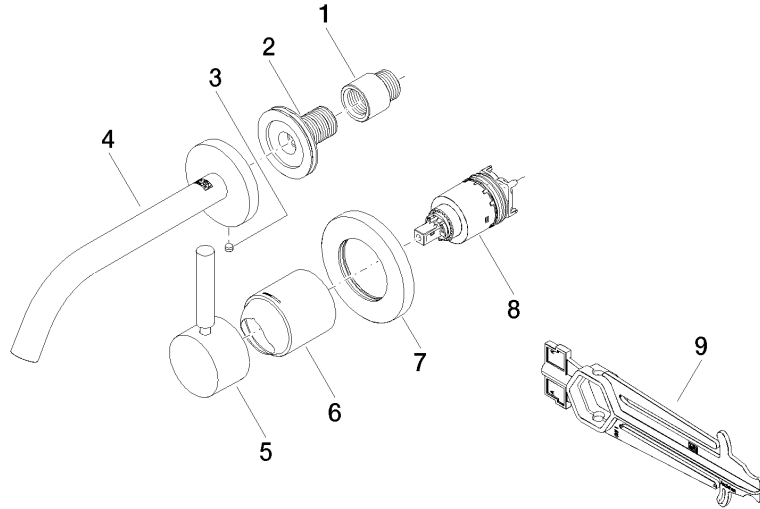

36 860 660 Product version from 7/1/2023
mm [inches]

Flow rate chart

Trajectory diagram

Codes & Standards

EN 817

Scottish Water
Byelaws

UK Water Supply
Regulations

META Wall-mounted single-lever basin mixer without pop-up waste - Champagne (22kt Gold)

36 860 660 Product version from 7/1/2023

Certificates

DVGW_DW-
6512DN0

WRAS_2107

**META Wall-mounted single-lever basin mixer without pop-up waste -
Champagne (22kt Gold)**

36 860 660 Product version from 7/1/2023

Spare parts list

No.	Item Number	Name	Quantity used	Delivery time
1	09 24 03 072 10 90	nipple	1	2
2	90 24 03 280 00 90	nipple	1	2
3	09 31 11 112 90	pin	1	60
4	90 28 22 323 00-47	spout	1	30
5	90 20 66 007 00-47	handle	1	30
6	09 11 02 288-47	cover	1	30
7	90 27 62 011 00-47	rosette	1	30
8	90 15 05 064 01 90	cartridge	1	2
9	90 30 09 064 00 90	key	1	2