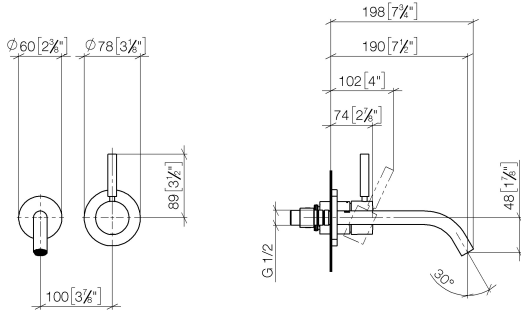

**META Wall-mounted single-lever basin mixer without pop-up waste -
Champagne (22kt Gold)**

36 860 660 Product version from 7/1/2023

- 190mm projection
- fixed spout
- circular, air-enriched flow
- hole diameter spout 37 mm
- hole diameter single-lever mixer 57 mm
- rosette for spout Ø 55mm
- rosette for mixer Ø 78mm
- max. flow 5.7 l/min
- lead-free
- This product can help a building meet the requirements of Green Building Rating Systems, e.g. LEED®, BREEAM®, DGNB
- WRAS

Required miscellaneous

Concealed wall-mounted single-lever mixer - 35 860 970 90
 •min. recess depth mm
 •max. recess depth mm
 •mixer can be placed above, to the left or to the right of the spout.

META Wall-mounted single-lever basin mixer without pop-up waste - Champagne (22kt Gold)

36 860 660 Product version from 7/1/2023
mm [inches]

Flow rate chart

Trajectory diagram

Codes & Standards

EN 817

Scottish Water
Byelaws

UK Water Supply
Regulations

META Wall-mounted single-lever basin mixer without pop-up waste - Champagne (22kt Gold)

Spare parts list

No.	Item Number	Name	Quantity used	Delivery time
1	09 24 03 072 10 90	nipple	1	2
2	90 24 03 280 00 90	nipple	1	2
3	09 31 11 112 90	pin	1	60
4	90 28 22 323 00-47	spout	1	30
5	90 20 66 007 00-47	handle	1	30
6	09 11 02 288-47	cover	1	30
7	90 27 62 011 00-47	rosette	1	30
8	90 15 05 064 01 90	cartridge	1	2
9	90 30 09 064 00 90	key	1	2