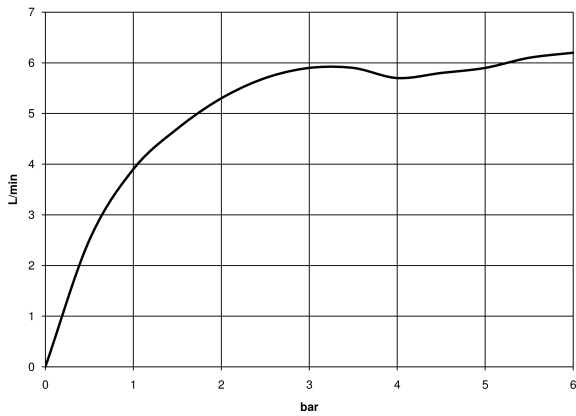

**MEM Wall-mounted single-lever basin mixer without pop-up waste - Brushed Durabron (23kt Gold)**

36 860 782

- 177mm projection
- fixed spout
- rectangular, air-enriched flow
- hole diameter spout 37 mm
- hole diameter single-lever mixer 57 mm
- rosette for spout 80 x 60mm
- rosette for mixer 80 x 80mm
- max. flow 5.7 l/min
- lead-free
- This product can help a building meet the requirements of Green Building Rating Systems, e.g. LEED®, BREEAM®, DGNB
- WRAS

**Required miscellaneous**

**Concealed wall-mounted single-lever mixer - 35 860 970 90**

- max. recess depth mm
- min. recess depth mm
- mixer can be placed above, to the left or to the right of the spout.

### Flow rate chart