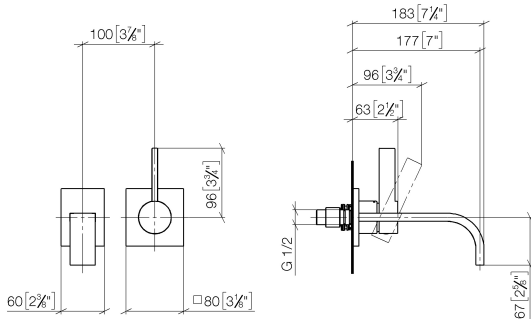

**MEM Wall-mounted single-lever basin mixer without pop-up waste - Brushed Durabron (23kt Gold)**

36 860 782

- 177mm projection
- fixed spout
- rectangular, air-enriched flow
- hole diameter spout 37 mm
- hole diameter single-lever mixer 57 mm
- rosette for spout 80 x 60mm
- rosette for mixer 80 x 80mm
- max. flow 5.7 l/min
- lead-free
- This product can help a building meet the requirements of Green Building Rating Systems, e.g. LEED®, BREEAM®, DGNB
- WRAS

**Required miscellaneous**

**Concealed wall-mounted single-lever mixer - 35 860 970 90**

- max. recess depth mm
- min. recess depth mm
- mixer can be placed above, to the left or to the right of the spout.

## MEM Wall-mounted single-lever basin mixer without pop-up waste - Brushed Durabronz (23kt Gold)

36 860 782  
mm [inches]