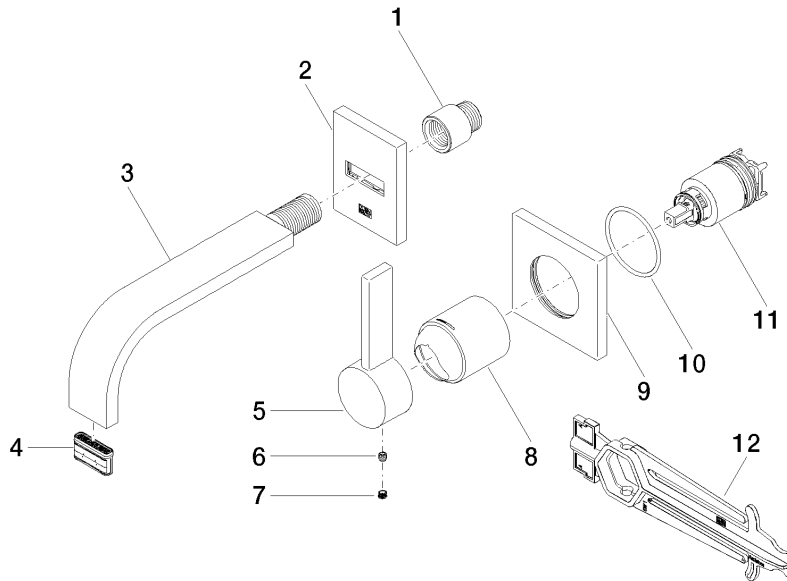

### Codes & Standards

DIN 4109

EN 817

ISO 3822

Scottish Water  
Byelaws

UK Water Supply  
Regulations

Ü-Zeichen

MEM Wall-mounted single-lever basin mixer without pop-up waste - Brushed  
Durabron (23kt Gold)

36 860 782

**Spare parts list**

| No. | Item Number        | Name      | Quantity used | Delivery time |
|-----|--------------------|-----------|---------------|---------------|
| 1   | 09 24 03 072 10 90 | nipple    | 1             | 2             |
| 2   | 90 27 78 038 00-28 | rosette   | 1             | 20            |
| 3   | 04 28 22 150 10-28 | spout     | 1             | 20            |
| 4   | 90 29 03 109 00 90 | aerator   | 1             | 2             |
| 5   | 09 20 78 058-28    | handle    | 1             | 20            |
| 6   | 90 31 11 030 00 90 | pin       | 1             | 2             |
| 7   | 90 31 20 109 00 90 | plug      | 1             | 2             |
| 8   | 09 11 02 288-28    | cover     | 1             | 20            |
| 9   | 09 27 78 039-28    | rosette   | 1             | 20            |
| 10  | 90 14 10 049 00 90 | seal      | 1             | 2             |
| 11  | 90 15 05 064 01 90 | cartridge | 1             | 2             |
| 12  | 90 30 09 064 00 90 | key       | 1             | 2             |