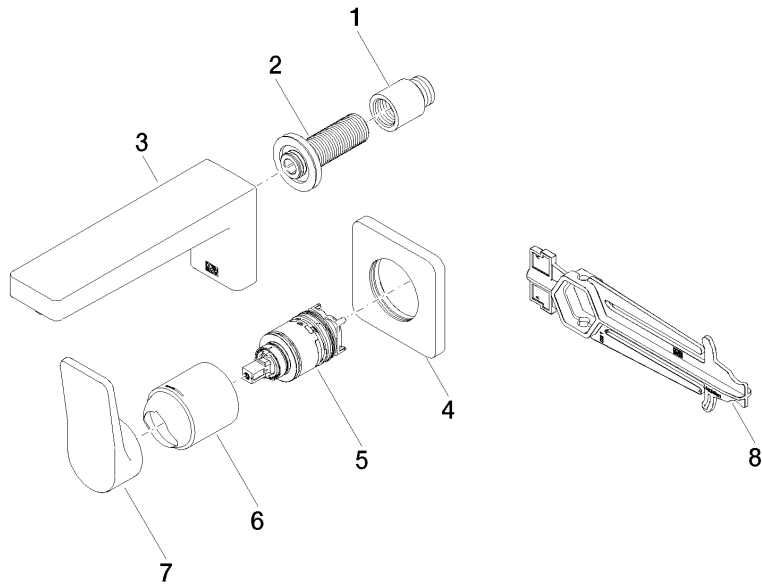

36 860 832
mm [inches]

Flow rate chart

Codes & Standards

DIN 4109

ISO 3822

Scottish Water
Byelaws

UK Water Supply
Regulations

Ü-Zeichen

XP P 41-280

DORNBACHT YARRE Wall-mounted single-lever basin mixer without pop-up waste - Soft Black

36 860 832

Certificates

ACS_23 ACC NY

AbP_10

WRAS_240504

DORNBACHT YARRE Wall-mounted single-lever basin mixer without pop-up waste - Soft Black

36 860 832

Product version from 1/1/2023

DORNBACHT YARRE Wall-mounted single-lever basin mixer without pop-up waste - Soft Black

36 860 832

Spare parts list

Product version from 1/1/2023

No.	Item Number	Name	Quantity used	Delivery time
	09 24 03 080 90	extension	8	2