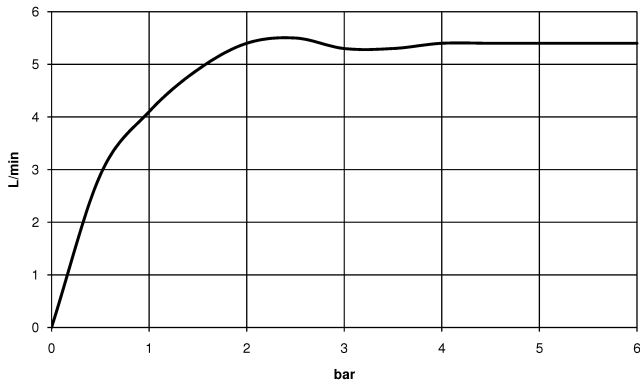

DORNBACHT YARRE Wall-mounted single-lever basin mixer without pop-up waste - Soft Black

36 860 832

- 170mm projection
- fixed spout
- circular, air-enriched flow
- hole diameter spout 37 mm
- hole diameter single-lever mixer 57 mm
- rosette for mixer 78 x 78mm
- max. flow 6.8 l/min
- lead-free
- rosette for spout Ø 60mm
- rosette for mixer Ø 78mm
- WRAS 240504010

	Soft Black	36 860 832-69
	Chrome	36 860 832-00

Required miscellaneous

EDITION PRO Concealed wall-mounted single-lever mixer mixer on right - 35 870 970 90

DORNBRACHT YARRE Wall-mounted single-lever basin mixer without pop-up waste - Soft Black

36 860 832
mm [inches]

Flow rate chart

Codes & Standards

DIN 4109

ISO 3822

Scottish Water
Byelaws

UK Water Supply
Regulations

Ü-Zeichen