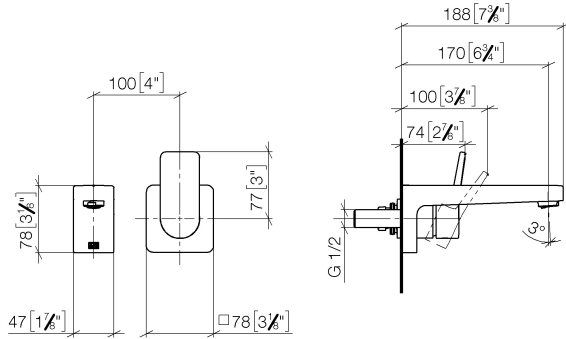

DORNBACHT YARRE Wall-mounted single-lever basin mixer without pop-up waste - Soft Black

36 860 832

- 170mm projection
- fixed spout
- circular, air-enriched flow
- hole diameter spout 37 mm
- hole diameter single-lever mixer 57 mm
- rosette for mixer 78 x 78mm
- max. flow 6.8 l/min
- lead-free
- rosette for spout Ø 60mm
- rosette for mixer Ø 78mm
- WRAS 240504010

	Soft Black	36 860 832-69
	Chrome	36 860 832-00

Required miscellaneous

EDITION PRO Concealed wall-mounted single-lever mixer mixer on right - 35 870 970 90

DORNBRACHT YARRE Wall-mounted single-lever basin mixer without pop-up waste - Soft Black

36 860 832
mm [inches]

Flow rate chart

Codes & Standards

DIN 4109

ISO 3822

Scottish Water
Byelaws

UK Water Supply
Regulations

Ü-Zeichen