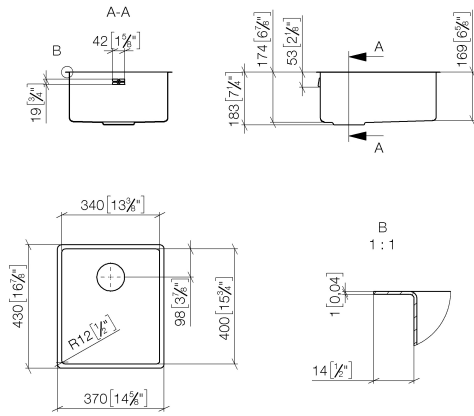

### Required miscellaneous

---

**Pop-up waste and overflow with knob - Stainless Steel** 10 405 003-85  
 ● 3½" strainer waste valve

# Single sink - Stainless Steel

38 340 003

mm [inches]