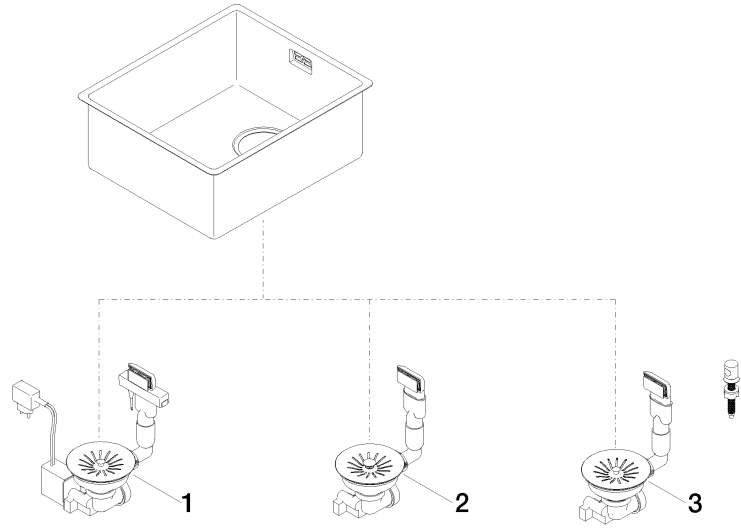

Single sink - Stainless Steel

38 340 003