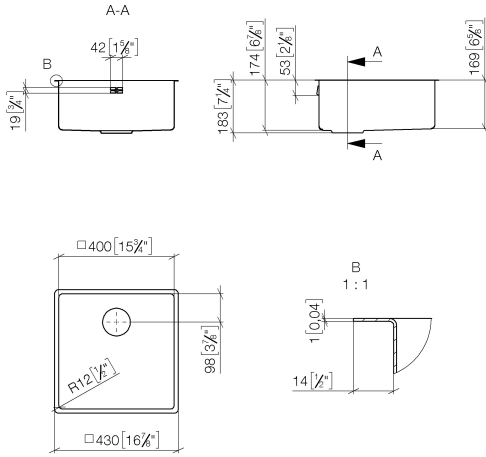

Required miscellaneous

Pop-up waste and overflow closable by hand - Stainless Steel 10 400 003-85

- 3½" drain valve closable by hand

Required miscellaneous

Pop-up waste and overflow with knob - Stainless Steel 10 405 003-85

- 3½" strainer waste valve

Single sink - Stainless Steel

38 400 003

mm [inches]

Single sink - Stainless Steel

38 400 003

Single sink - Stainless Steel

38 400 003

Spare parts list

No.	Item Number	Name	Quantity used	Delivery time
	10 410 003-85	Pop-up waste and overflow with electronic control - Stainless Steel	3	2