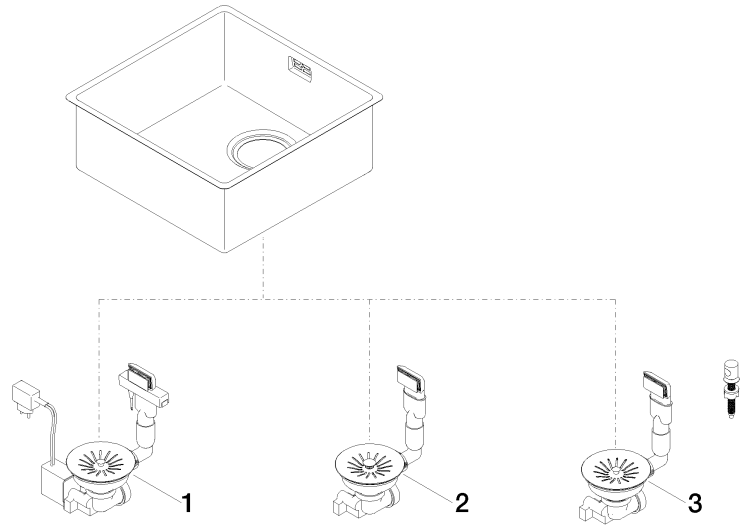

- 3½" strainer waste valve

Single sink - Stainless Steel

38 400 003

mm [inches]

Single sink - Stainless Steel

38 400 003

Single sink - Stainless Steel

38 400 003

Spare parts list

No.	Item Number	Name	Quantity used	Delivery time
	10 410 003-85	Pop-up waste and overflow with electronic control - Stainless Steel	3	2