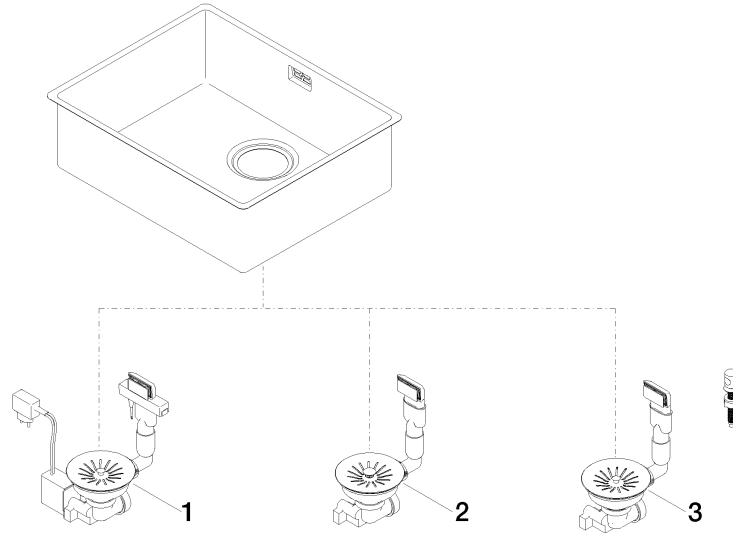

Drain and overflow set not included in the scope of supply. See Required miscellaneous.

Required miscellaneous

Pop-up waste and overflow with electronic control - Stainless Steel 10 410 003-85

- 3½" electronic drain valve (TouchFlow)

- 3½" strainer waste valve

Single sink - Stainless Steel

38 500 003

mm [inches]

Single sink - Stainless Steel

38 500 003

Single sink - Stainless Steel

38 500 003

Spare parts list

No.	Item Number	Name	Quantity used	Delivery time
	10 410 003-85	Pop-up waste and overflow with electronic control - Stainless Steel	3	2