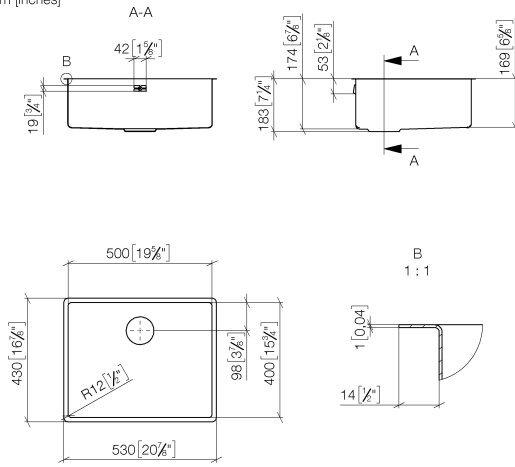

Single sink - Stainless Steel

38 500 003

- under-mounted
 - 500 x 400 mm
 - sink depth 175 mm
 - suitable for base units 550 mm
 - radius 12 mm
- Drain and overflow set not included in the scope of supply. See Required miscellaneous.**

Required miscellaneous

Pop-up waste and overflow closable by hand - Stainless Steel 10 400 003-85

- 3½" drain valve closable by hand

Required miscellaneous

Pop-up waste and overflow with knob - Stainless Steel 10 405 003-85

- 3½" strainer waste valve

Single sink - Stainless Steel

38 500 003

mm [inches]

Single sink - Stainless Steel

38 500 003

Single sink - Stainless Steel

38 500 003

Spare parts list

No.	Item Number	Name	Quantity used	Delivery time
	10 410 003-85	Pop-up waste and overflow with electronic control - Stainless Steel	3	2