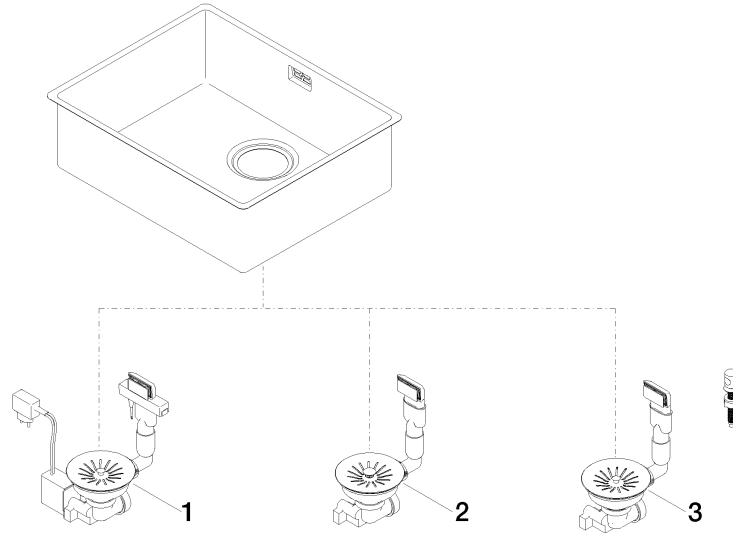

Single sink - Stainless Steel

38 550 003