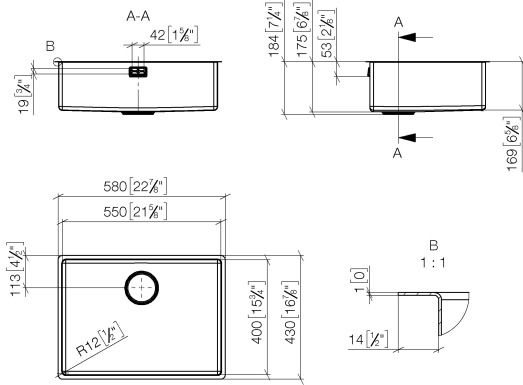

### Required miscellaneous

---

**Pop-up waste and overflow with knob - Stainless Steel** 10 405 003-85  
 ● 3½" strainer waste valve

## Single sink - Stainless Steel

38 550 003

mm [inches]  
M 1:10