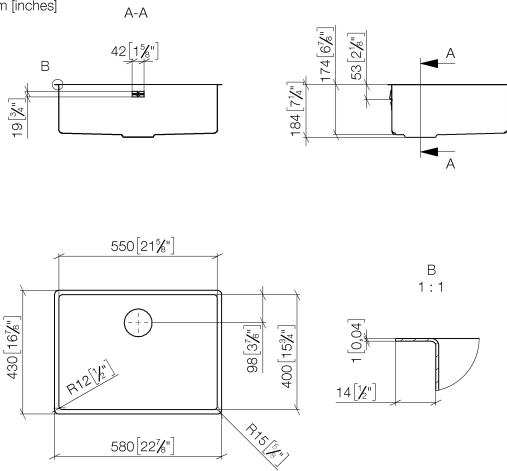

Single sink - Stainless Steel

38 551 003

- installation, on top or flush
 - 550 x 400 mm
 - sink depth 175 mm
 - suitable for base units 600 mm
 - radius 12 mm
- Drain and overflow set not included in the scope of supply. See Required miscellaneous.**

Required miscellaneous

Pop-up waste and overflow closable by hand - Stainless Steel 10 400 003-85
 ● 3½" drain valve closable by hand

Required miscellaneous

Pop-up waste and overflow with knob - Stainless Steel 10 405 003-85
 ● 3½" strainer waste valve

Single sink - Stainless Steel

38 551 003

mm [inches]

Single sink - Stainless Steel

38 551 003

Single sink - Stainless Steel

38 551 003

Spare parts list

No.	Item Number	Name	Quantity used	Delivery time
	10 410 003-85	Pop-up waste and overflow with electronic control - Stainless Steel	3	2