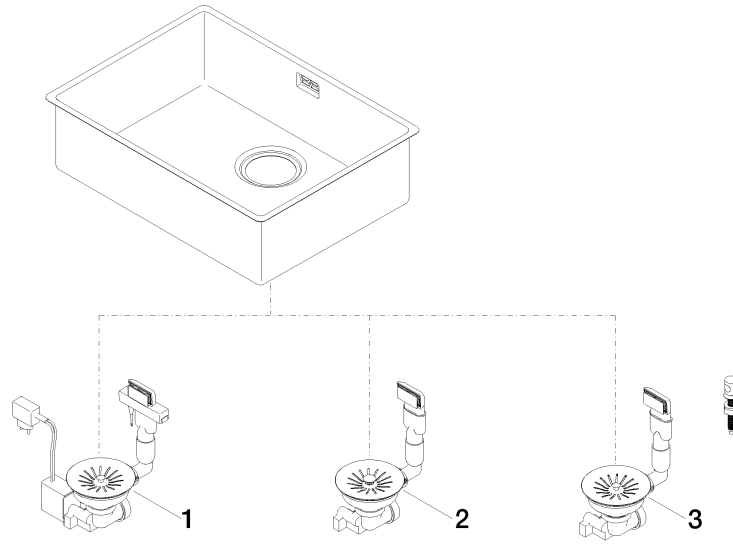

Single sink - Stainless Steel

38 551 003

- installation, on top or flush
 - 550 x 400 mm
 - sink depth 175 mm
 - suitable for base units 600 mm
 - radius 12 mm
- Drain and overflow set not included in the scope of supply. See Required miscellaneous.**

Drain and overflow set not included in the scope of supply. See Required miscellaneous.

Required miscellaneous

Pop-up waste and overflow with electronic control - Stainless Steel 10 410 003-85
 ● 3½" electronic drain valve (TouchFlow)

Single sink - Stainless Steel

38 551 003

mm [inches]

Single sink - Stainless Steel

38 551 003

Single sink - Stainless Steel

38 551 003

Spare parts list

No.	Item Number	Name	Quantity used	Delivery time
	10 410 003-85	Pop-up waste and overflow with electronic control - Stainless Steel	3	2