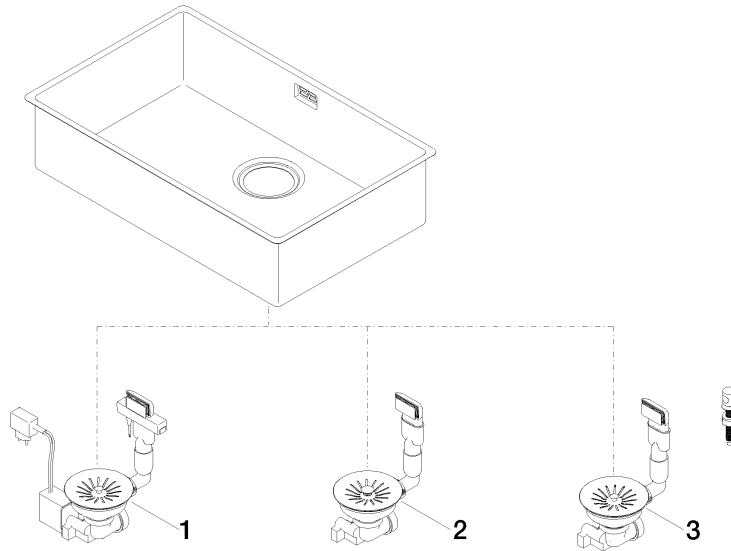

Drain and overflow set not included in the scope of supply. See Required miscellaneous.

Required miscellaneous

Pop-up waste and overflow with electronic control - Stainless Steel 10 410 003-85
 ● 3½" electronic drain valve (TouchFlow)

Single sink - Stainless Steel

38 650 003

mm [inches]

Single sink - Stainless Steel

38 650 003

Single sink - Stainless Steel

38 650 003

Spare parts list

No.	Item Number	Name	Quantity used	Delivery time
	10 410 003-85	Pop-up waste and overflow with electronic control - Stainless Steel	3	2