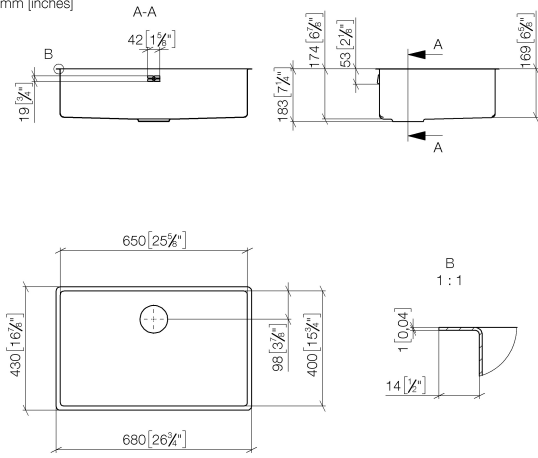

Required miscellaneous

Pop-up waste and overflow closable by hand - Stainless Steel 10 400 003-85
 ● 3½" drain valve closable by hand

Required miscellaneous

Pop-up waste and overflow with knob - Stainless Steel 10 405 003-85
 ● 3½" strainer waste valve

Single sink - Stainless Steel

38 650 003

mm [inches]

Single sink - Stainless Steel

38 650 003

Single sink - Stainless Steel

38 650 003

Spare parts list

No.	Item Number	Name	Quantity used	Delivery time
	10 410 003-85	Pop-up waste and overflow with electronic control - Stainless Steel	3	2