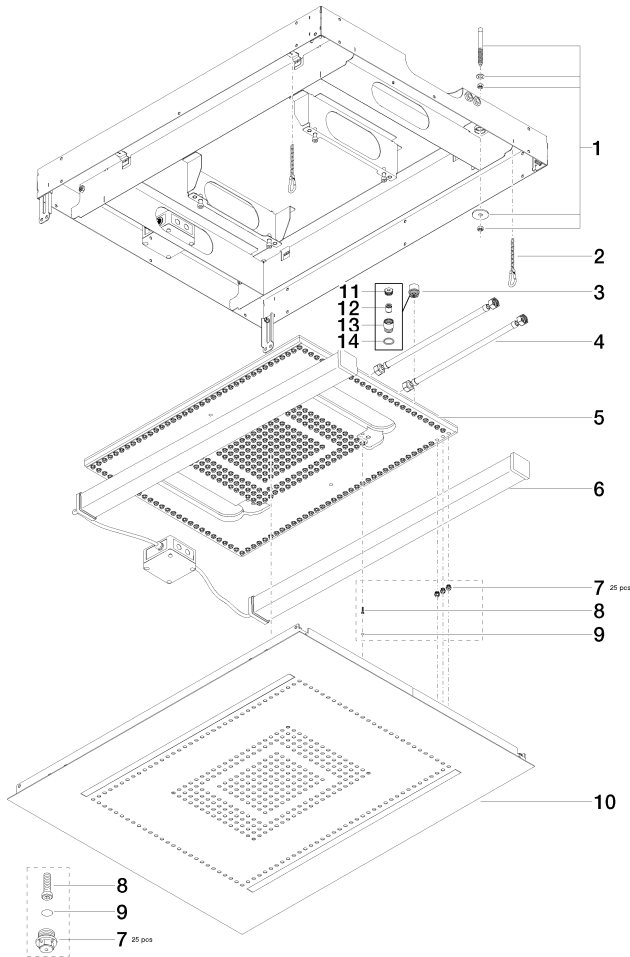

electrical:

- earth-leakage circuit-breaker 30 mA provided
- feeder 3 x 1.5mm² NYM
- equipotential bonding 1 x 4mm²
- customer must provide a light switch outside the shower area (outside safety zone 2 under DIN VDE 0100, Part 701)

| | | |
|--|-------------------------|---------------|
|  | Stainless Steel | 41 100 979-85 |
|  | Brushed Stainless Steel | 41 100 979-86 |

41 100 979

mm [inches]
M 1:10

Flow rate chart

Codes & Standards

DIN 4109

ISO 3822

Ü-Zeichen

RAIN SKY M Rain panel for recessed ceiling installation - Stainless Steel

IMO

41 100 979

Certificates

LGA_18

41 100 979

Product version up to 11/4/2019

Product version from 11/4/2019 to 9/30/2023

Product version from 10/1/2023

RAIN SKY M Rain panel for recessed ceiling installation - Stainless Steel

IMO

41 100 979