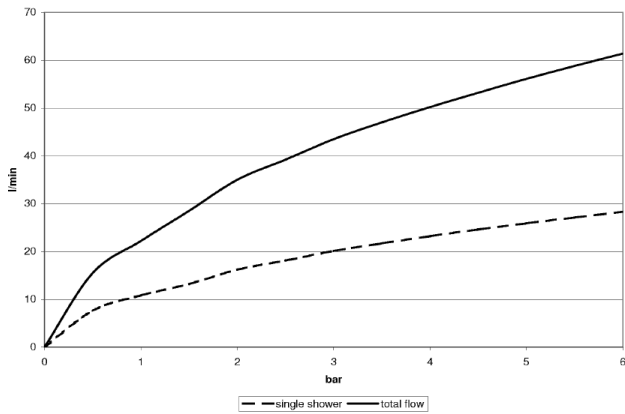

technical data:

plumbing:

- recommended water hardness: 6-7 °dH - if the water is harder, integrate a water softener that uses the ion exchange principle into the feed pipe.
- for the optimum choice of hot water storage device - taking into consideration additional drawing-off points and the frequency with which RainSky M is used - the specific demand needs to be assessed.
- for choosing the drainage, taking into consideration the discharge of all the products in the shower, the specific demand needs to be assessed.
Recommendation: Floor drain (connected rating) = 1.5l/sec, drainage rate DN 70
- feed pipe (hot/cold): 2x DN 20

electrical:

- earth-leakage circuit-breaker 30 mA provided
- feeder 3 x 1.5mm² NYM
- equipotential bonding 1 x 4mm²
- customer must provide a light switch outside the shower area (outside safety zone 2 under DIN VDE 0100, Part 701)

| | | |
|--|-------------------------|---------------|
|  | Stainless Steel | 41 100 979-85 |
|  | Brushed Stainless Steel | 41 100 979-86 |

41 100 979

mm [inches]
M 1:10

Flow rate chart

Codes & Standards