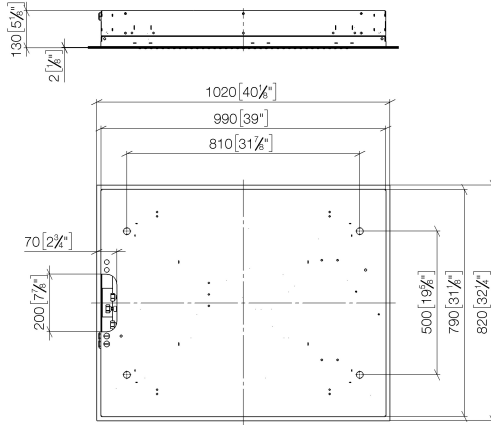

41 100 979

Fits: IMO, LULU, MADISON, MEM, TARA, CL.1, LISSÉ, VAIA, META, CYO

- Rain panel with 3 different flow modes
- PURIFY RAIN, 200 x 160 mm, max. flow rate 23.5 l/min (at 3 bar)
- FULL RAIN, 360 x 280 mm, max. flow rate 13.6 l/min (at 3 bar)
- rain curtain 720 x 540mm, 124 nozzles
- cover plate, stainless steel 1020 x 820 x 2 mm
- 3x flexible connection hose 1/2" - female thread
- 4x M 10 heavy-duty bolt
- pre-fitted, stainless steel enclosure 990 x 790 x 128 mm
- 2 hinges and safety chains

technical data:

- minimum flow rate: 35 l/min (all three rain modes together)
- flow at 3bar flow pressure in conjunction with xTOOL: 43l/min
- minimum flow pressure 2 bar
- max. flow pressure 4 bar
- weight: 50kg

technical data:

plumbing:

- recommended water hardness: 6-7 °dH - if the water is harder, integrate a water softener that uses the ion exchange principle into the feed pipe.
- for the optimum choice of hot water storage device - taking into consideration additional drawing-off points and the frequency with which RainSky M is used - the specific demand needs to be assessed.
- for choosing the drainage, taking into consideration the discharge of all the products in the shower, the specific demand needs to be assessed.
Recommendation: Floor drain (connected rating) = 1.5l/sec, drainage rate DN 70
- feed pipe (hot/cold): 2x DN 20

| | | |
|--|-------------------------|---------------|
|  | Stainless Steel | 41 100 979-85 |
|  | Brushed Stainless Steel | 41 100 979-86 |

41 100 979

mm [inches]
M 1:10

Flow rate chart

Codes & Standards