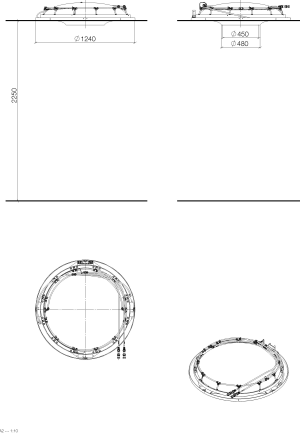

RAINMOON Rain panel - Matte White

41 610 979

- exposed trim parts
 - Rain panel with 2 different spray modes
 - AQUACIRCLE RAIN: Circular rain curtain, max. flow rate 6.8 l/min (at 3 bar)
 - TEMPEST RAIN: Natural rain, max. flow rate 5 l/min (at 3 bar)
 - Matt white cover, RAL 9003
 - Indirect mood lighting, warm white LED light strip 2700K
 - Outer diameter 1240 mm, opening diameter 450 mm
 - with anti-scale system
 - Weight 22.5 kg
 - Protection rating IP67
 - Control elements not included among the items supplied
- Rain panel cover for adaptation to ceiling colour available in all RAL colours, price and delivery time on request**

Rain panel cover for adaptation to ceiling colour available in all RAL colours, price and delivery time on request

Required miscellaneous

RAINMOON Concealed ceiling installation box - 35 610 970 90

- Ceiling installation enclosure 1356 x 1356 x 290 mm
- concealed rough parts
- Opening diameter 1252 mm
- min. recess depth 290 mm

RAINMOON Rain panel - Matte White

41 610 979

Flow rate chart

Codes & Standards

DIN 4109

ISO 3822

Ü-Zeichen

RAINMOON Rain panel - Matte White

No.	Item Number	Name	Quantity used	Delivery time
	90 10 01 183 00 90	lamp	61	2