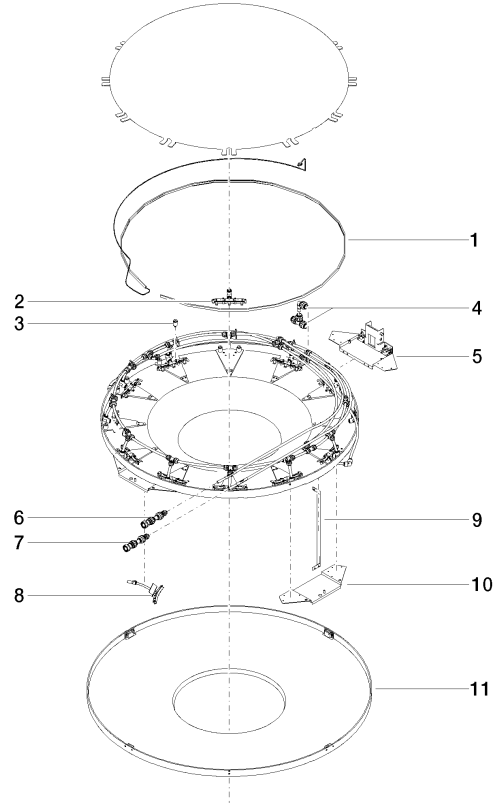

RAINMOON Rain panel - Matte White

---

41 610 979