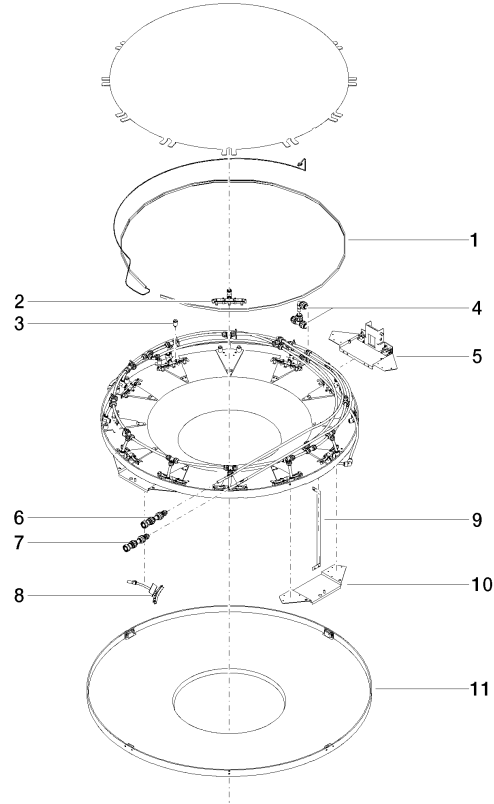

RAINMOON Rain panel with color light - Matte White

---

41 615 979