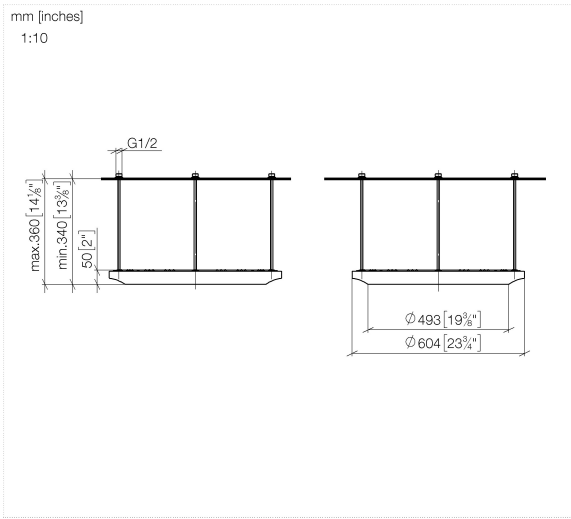

SERIES-VARIOUS AQUAHALO Rain panel - Brushed Platinum

41 750 979 Product version from 4/1/2024

Flow rate chart