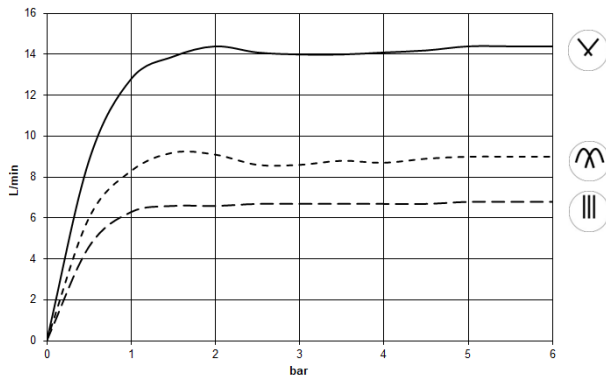

Codes & Standards

DIN 4109

ISO 3822

Ü-Zeichen