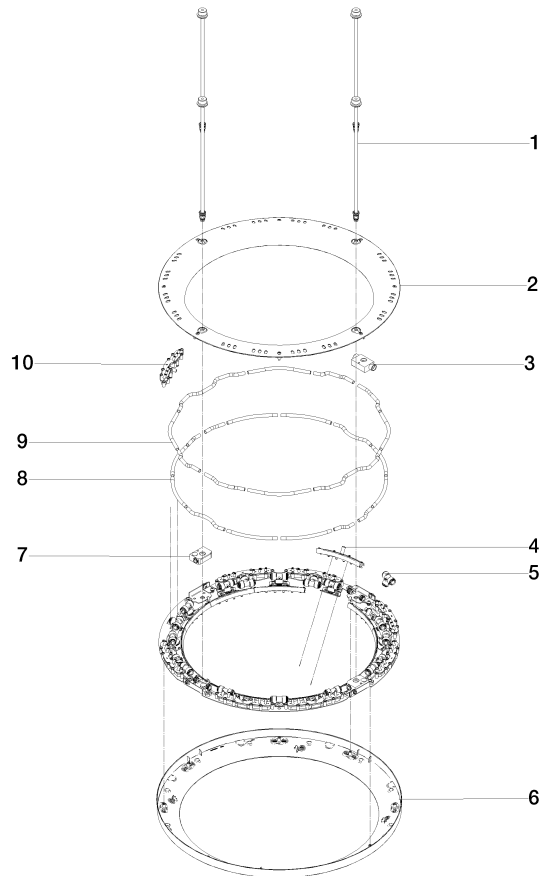

SERIES-VARIOUS AQUAHALO Rain panel - Brushed Platinum

41 750 979 Product version from 4/1/2024

- exposed trim parts
- Rain panel with 3 different flow modes
- AQUACIRCLE RAIN: Circular rain curtain, max. flow rate 14 l/min (at 3 bar)
- TEMPEST RAIN: Natural rain, max. flow rate 9 l/min (at 3 bar)
- DIAMOND RAIN: Ring of rain, max. flow rate 6.8 l/min (at 3 bar)
- Outer diameter: 605 mm, opening diameter: 465 mm
- Weight: 6 kg
- Recommended control element: xTool

Required miscellaneous

SERIES-VARIOUS AQUAHALO 35 750 970-06 Concealed ceiling installation box - Brushed Platinum

- concealed rough parts
- Ceiling installation enclosure 605 x 605 x 95 mm
- Weight: 10 kg
- min. recess depth mm
- Pre-assembly kit for three-way diverter included

41 750 979 Product version from 4/1/2024

Certificates

LGA_38

SERIES-VARIOUS AQUAHALO Rain panel - Brushed Platinum

41 750 979 Product version from 4/1/2024

Parts for other finishes can be found here: [Chrome](#)

Spare parts list

No.	Item Number	Name	Quantity used	Delivery time
1	90 28 22 605 01-06	distributor	4	10
2	90 12 05 087 00-06	casing	1	10
3	90 24 03 535 01 90	distributor	2	10
4	90 17 09 060 01 90	jet module	12	2
5	90 24 04 384 00 90	adaptor	20	-
Spare part can no longer be ordered, please order the replacement item				
6	90 12 05 088 00-06	casing	1	10
7	90 24 03 535 00 90	distributor	2	2
8	90 30 03 118 00 90	hose	1	-
Spare part can no longer be ordered, please order the replacement item				
9	90 30 03 117 00 90	hose	1	-
Spare part can no longer be ordered, please order the replacement item				
10	90 17 09 061 01 90	jet module TEMPEST	8	2