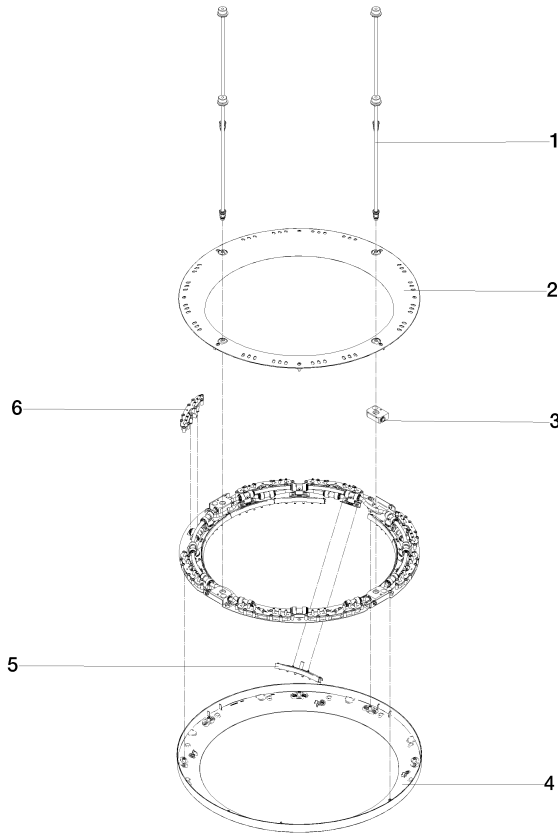

SERIES-VARIOUS AQUAHALO Rain panel - Brushed Platinum

41 750 979

- exposed trim parts
- Rain panel with 3 different flow modes
- AQUACIRCLE RAIN: Circular rain curtain, max. flow rate 14 l/min (at 3 bar)
- TEMPEST RAIN: Natural rain, max. flow rate 9 l/min (at 3 bar)
- DIAMOND RAIN: Ring of rain, max. flow rate 6.8 l/min (at 3 bar)
- Outer diameter: 605 mm, opening diameter: 465 mm
- Weight: 6 kg
- central LED Spot 3000 K
- Protection rating IP67
- Recommended control element: xTool
- Not suitable for use in a steam room.

	Brushed Platinum	41 750 979-06
	Chrome	41 750 979-00
	Matte Black	41 750 979-33
	Brushed Champagne (22kt Gold)	41 750 979-46
	Champagne (22kt Gold)	41 750 979-47

Required miscellaneous

- SERIES-VARIOUS AQUAHALO** 35 750 970-06
Concealed ceiling installation box
- Brushed Platinum
- concealed rough parts
 - Ceiling installation enclosure 605 x 605 x 95 mm
 - Weight: 10 kg
 - min. recess depth 110 mm

SERIES-VARIOUS AQUAHALO Rain panel - Brushed Platinum

41 750 979

Flow rate chart

SERIES-VARIOUS AQUAHALO Rain panel - Brushed Platinum

41 750 979

Product version from 4/1/2024

Parts for other finishes can be found here: [Chrome](#)

SERIES-VARIOUS AQUAHALO Rain panel - Brushed Platinum

41 750 979

Spare parts list

Product version from 4/1/2024

No.	Item Number	Name	Quantity used	Delivery time
	90 28 22 605 01-06	distributor	13	10