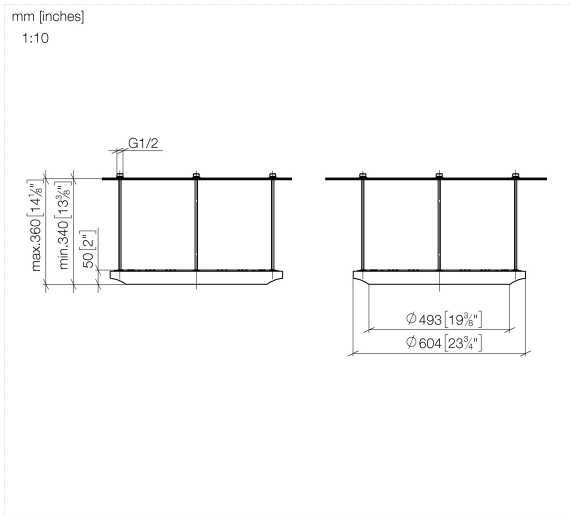

SERIES-VARIOUS AQUAHALO Rain panel - Brushed Platinum

41 750 979

- exposed trim parts
- Rain panel with 3 different flow modes
- AQUACIRCLE RAIN: Circular rain curtain, max. flow rate 14 l/min (at 3 bar)
- TEMPEST RAIN: Natural rain, max. flow rate 9 l/min (at 3 bar)
- DIAMOND RAIN: Ring of rain, max. flow rate 6.8 l/min (at 3 bar)
- Outer diameter: 605 mm, opening diameter: 465 mm
- Weight: 6 kg
- central LED Spot 3000 K
- Protection rating IP67
- Recommended control element: xTool
- Not suitable for use in a steam room.

	Brushed Platinum	41 750 979-06
	Chrome	41 750 979-00
	Matte Black	41 750 979-33
	Brushed Champagne (22kt Gold)	41 750 979-46
	Champagne (22kt Gold)	41 750 979-47

Required miscellaneous

- SERIES-VARIOUS AQUAHALO** 35 750 970-06
Concealed ceiling installation box
- Brushed Platinum
- concealed rough parts
 - Ceiling installation enclosure 605 x 605 x 95 mm
 - Weight: 10 kg
 - min. recess depth 110 mm

SERIES-VARIOUS AQUAHALO Rain panel - Brushed Platinum

41 750 979

Flow rate chart

SERIES-VARIOUS AQUAHALO Rain panel - Brushed Platinum

41 750 979

Product version from 4/1/2024

Parts for other finishes can be found here: [Chrome](#)