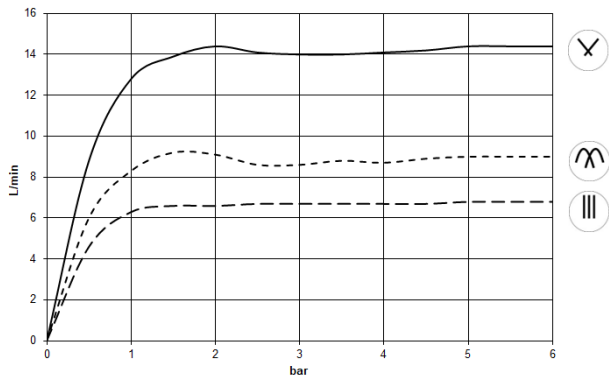

SERIES-VARIOUS AQUAHALO Rain panel - Brushed Platinum

41 750 979

- exposed trim parts
- Rain panel with 3 different flow modes
- AQUACIRCLE RAIN: Circular rain curtain, max. flow rate 14 l/min (at 3 bar)
- TEMPEST RAIN: Natural rain, max. flow rate 9 l/min (at 3 bar)
- DIAMOND RAIN: Ring of rain, max. flow rate 6.8 l/min (at 3 bar)
- Outer diameter: 605 mm, opening diameter: 465 mm
- Weight: 6 kg
- central LED Spot 3000 K
- Protection rating IP67
- Recommended control element: xTool
- Not suitable for use in a steam room.

	Brushed Platinum	41 750 979-06
	Chrome	41 750 979-00
	Matte Black	41 750 979-33
	Brushed Champagne (22kt Gold)	41 750 979-46
	Champagne (22kt Gold)	41 750 979-47

Required miscellaneous

- SERIES-VARIOUS AQUAHALO** 35 750 970-06
Concealed ceiling installation box
- Brushed Platinum
- concealed rough parts
 - Ceiling installation enclosure 605 x 605 x 95 mm
 - Weight: 10 kg
 - min. recess depth 110 mm

SERIES-VARIOUS AQUAHALO Rain panel - Brushed Platinum

41 750 979

Flow rate chart

SERIES-VARIOUS AQUAHALO Rain panel - Brushed Platinum

41 750 979

Product version from 4/1/2024

Parts for other finishes can be found here: [Chrome](#)