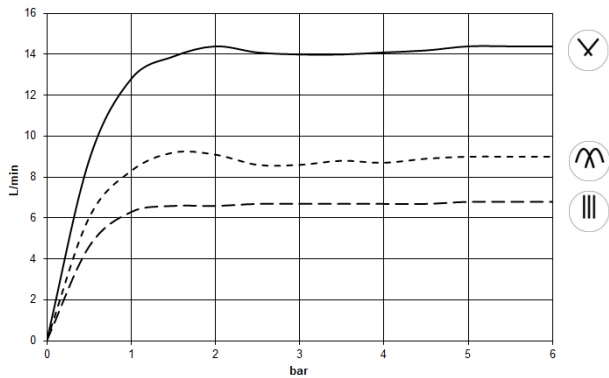

**SERIES-VARIOUS AQUAHALO Rain panel - Brushed Champagne (22kt Gold)**

41 750 979

- exposed trim parts
- Rain panel with 3 different flow modes
- AQUACIRCLE RAIN: Circular rain curtain, max. flow rate 14 l/min (at 3 bar)
- TEMPEST RAIN: Natural rain, max. flow rate 9 l/min (at 3 bar)
- DIAMOND RAIN: Ring of rain, max. flow rate 6.8 l/min (at 3 bar)
- Outer diameter: 605 mm, opening diameter: 465 mm
- Weight: 6 kg
- central LED Spot 3000 K
- Protection rating IP67
- Recommended control element: xTool
- Not suitable for use in a steam room.

- concealed rough parts
- Ceiling installation enclosure 605 x 605 x 95 mm
- Weight: 10 kg
- min. recess depth 110 mm

**SERIES-VARIOUS AQUAHALO Rain panel - Brushed Champagne (22kt Gold)**

41 750 979

**Flow rate chart**