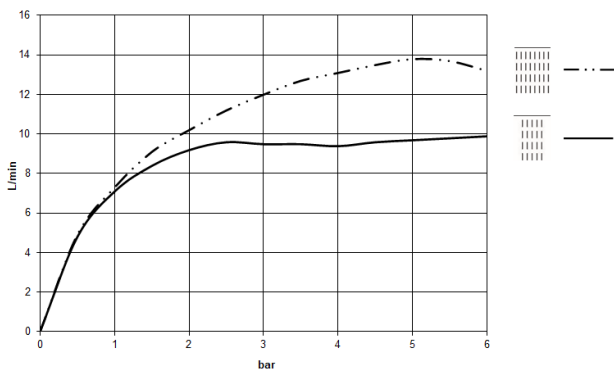

**SERENITY SKY Rain panel for recessed ceiling installation - Brushed
Champagne (22kt Gold)**

41 770 979

- exposed trim parts
- Rain panel with 2 different spray modes
- PURIFY RAIN, 175 x 175 mm, max. flow rate 10 l/min (at 3 bar)
- FULL RAIN, 455 x 315 mm, max. flow rate 14 l/min (at 3 bar)
- Rain panel, 600 x 420 mm
- min. recess depth 150 mm
- weight 15kg
- feed pipe (hot/cold): 2x DN 20
- with anti-scale system
- Recommended control element: xTool
- Not suitable for use in a steam room.

Required miscellaneous

SERENITY SKY Concealed ceiling installation box - 35 770 970 90

- concealed rough parts
- 2x female thread 1/2" connections
- flush-mounted reflection box, 662 x 482 mm, RAL 9003, Signal White
- min. recess depth 150 mm
- weight 15kg
- Recommended control element: xTool

SERENITY SKY Rain panel for recessed ceiling installation - Brushed Champagne (22kt Gold)

41 770 979
mm [inches]
1:10

Flow rate chart

SERENITY SKY Rain panel for recessed ceiling installation - Brushed Champagne (22kt Gold)