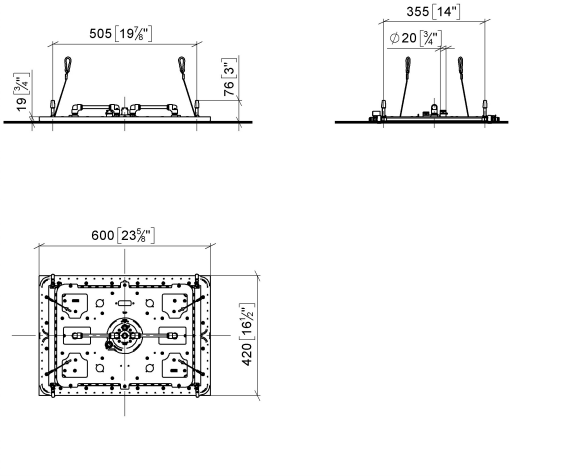

**SERENITY SKY Rain panel for recessed ceiling installation - Brushed
Champagne (22kt Gold)**

41 770 979

- exposed trim parts
- Rain panel with 2 different spray modes
- PURIFY RAIN, 175 x 175 mm, max. flow rate 10 l/min (at 3 bar)
- FULL RAIN, 455 x 315 mm, max. flow rate 14 l/min (at 3 bar)
- Rain panel, 600 x 420 mm
- min. recess depth 150 mm
- weight 15kg
- feed pipe (hot/cold): 2x DN 20
- with anti-scale system
- Recommended control element: xTool
- Not suitable for use in a steam room.

Required miscellaneous

SERENITY SKY Concealed ceiling installation box - 35 770 970 90

- concealed rough parts
- 2x female thread 1/2" connections
- flush-mounted reflection box, 662 x 482 mm, RAL 9003, Signal White
- min. recess depth 150 mm
- weight 15kg
- Recommended control element: xTool

SERENITY SKY Rain panel for recessed ceiling installation - Brushed Champagne (22kt Gold)

41 770 979
mm [inches]
1:10

Flow rate chart

SERENITY SKY Rain panel for recessed ceiling installation - Brushed Champagne (22kt Gold)