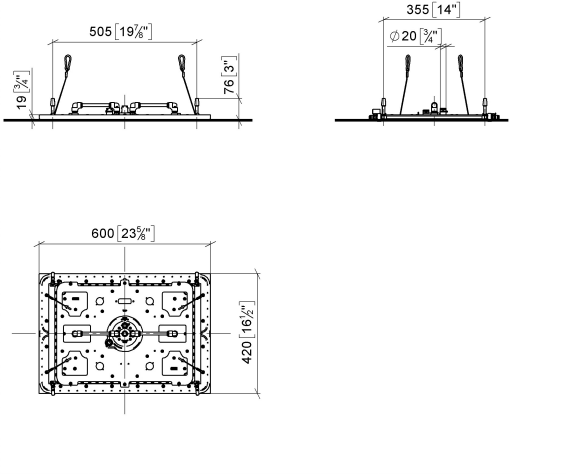

SERENITY SKY Rain panel for recessed ceiling installation - Champagne (22kt Gold)

41 770 979

- exposed trim parts
- Rain panel with 2 different spray modes
- PURIFY RAIN, 175 x 175 mm, max. flow rate 10 l/min (at 3 bar)
- FULL RAIN, 455 x 315 mm, max. flow rate 14 l/min (at 3 bar)
- Rain panel, 600 x 420 mm
- min. recess depth 150 mm
- weight 15kg
- feed pipe (hot/cold): 2x DN 20
- with anti-scale system
- Recommended control element: xTool
- Not suitable for use in a steam room.

Required miscellaneous

SERENITY SKY Concealed ceiling installation box - 35 770 970 90

- concealed rough parts
- 2x female thread 1/2" connections
- flush-mounted reflection box, 662 x 482 mm, RAL 9003, Signal White
- min. recess depth 150 mm
- weight 15kg
- Recommended control element: xTool

SERENITY SKY Rain panel for recessed ceiling installation - Champagne (22kt Gold)

41 770 979
mm [inches]
1:10

Flow rate chart

SERENITY SKY Rain panel for recessed ceiling installation - Champagne (22kt Gold)