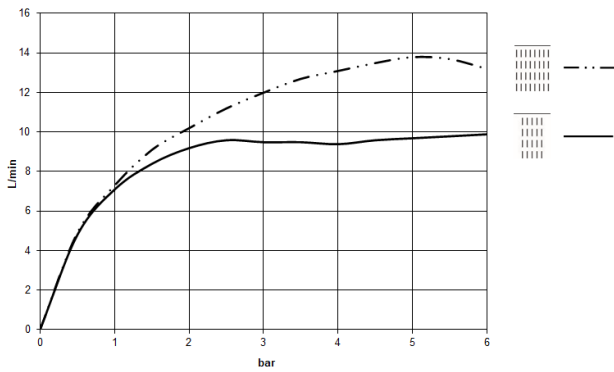

SERENITY SKY Rain panel for recessed ceiling installation - Champagne (22kt Gold)

41 770 979

- exposed trim parts
- Rain panel with 2 different spray modes
- PURIFY RAIN, 175 x 175 mm, max. flow rate 10 l/min (at 3 bar)
- FULL RAIN, 455 x 315 mm, max. flow rate 14 l/min (at 3 bar)
- Rain panel, 600 x 420 mm
- min. recess depth 150 mm
- weight 15kg
- feed pipe (hot/cold): 2x DN 20
- with anti-scale system
- Recommended control element: xTool
- Not suitable for use in a steam room.

Required miscellaneous

SERENITY SKY Concealed ceiling installation box - 35 770 970 90

- concealed rough parts
- 2x female thread 1/2" connections
- flush-mounted reflection box, 662 x 482 mm, RAL 9003, Signal White
- min. recess depth 150 mm
- weight 15kg
- Recommended control element: xTool

SERENITY SKY Rain panel for recessed ceiling installation - Champagne (22kt Gold)

41 770 979
mm [inches]
1:10

Flow rate chart

SERENITY SKY Rain panel for recessed ceiling installation - Champagne (22kt Gold)