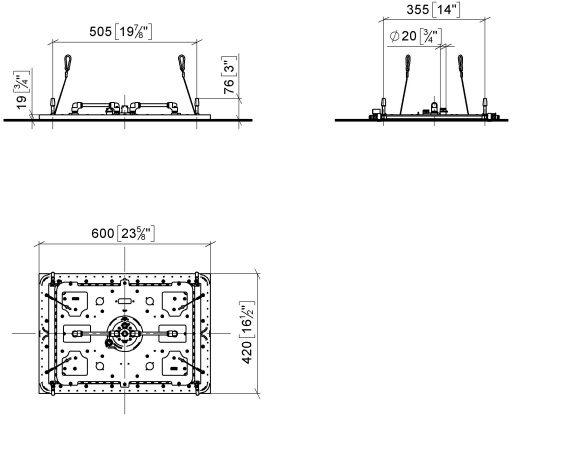

SERENITY SKY Rain panel for recessed ceiling installation - Brushed Dark Platinum

41 770 979

- exposed trim parts
- Rain panel with 2 different spray modes
- PURIFY RAIN, 175 x 175 mm, max. flow rate 10 l/min (at 3 bar)
- FULL RAIN, 455 x 315 mm, max. flow rate 14 l/min (at 3 bar)
- Rain panel, 600 x 420 mm
- min. recess depth 150 mm
- weight 15kg
- feed pipe (hot/cold): 2x DN 20
- with anti-scale system
- Recommended control element: xTool
- Not suitable for use in a steam room.

Required miscellaneous

SERENITY SKY Concealed ceiling installation box - 35 770 970 90

- concealed rough parts
- 2x female thread 1/2" connections
- flush-mounted reflection box, 662 x 482 mm, RAL 9003, Signal White
- min. recess depth 150 mm
- weight 15kg
- Recommended control element: xTool

SERENITY SKY Rain panel for recessed ceiling installation - Brushed Dark Platinum

41 770 979
mm [inches]
1:10

Flow rate chart

SERENITY SKY Rain panel for recessed ceiling installation - Brushed Dark Platinum