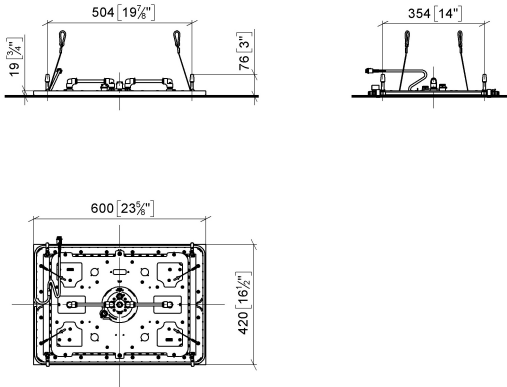

SERENITY SKY Rain panel for recessed ceiling installation with light - Brushed Stainless Steel

41 771 979

- exposed trim parts
 - Rain panel with 2 different spray modes
 - PURIFY RAIN, 175 x 175 mm, max. flow rate 10 l/min (at 3 bar)
 - FULL RAIN, 455 x 315 mm, max. flow rate 14 l/min (at 3 bar)
 - Rain panel, 600 x 420 mm
 - min. recess depth 150 mm
 - weight 15kg
 - feed pipe (hot/cold): 2x DN 20
 - with anti-scale system
 - Recommended control element: xTool
 - system of protection: IP 65
 - Feeder 3 x 1.5 mm² NYM-J
 - equipotential bonding 1 x 4mm²
 - earth-leakage circuit-breaker 30 mA provided
 - Provide DIN VDE 0100, Part 701 compliant safety zone 2
 - Output 24V DC SELV / Class II
 - ZigBee Light Link RGBW controller
 - Provided by customer: Zigbee gateway
 - Not suitable for use in a steam room.
- includes light bulbs with a Class G energy efficiency**

Required miscellaneous

SERENITY SKY Concealed ceiling installation box with light - 35 771 970 90

- concealed rough parts
- flush-mounted reflection box, 662 x 482 mm, RAL 9003, Signal White
- 2x female thread 1/2" connections
- min. recess depth 150 mm
- weight 15kg
- Supply pipe 7 m
- Input 100-240V AC 50-60Hz
- Output 24V DC SELV / Class II
- ZigBee Light Link RGBW controller
- Provided by customer: Zigbee gateway

SERENITY SKY Rain panel for recessed ceiling installation with light - Brushed Stainless Steel

41 771 979
mm [inches]
1:10

Flow rate chart

SERENITY SKY Rain panel for recessed ceiling installation with light - Brushed Stainless Steel