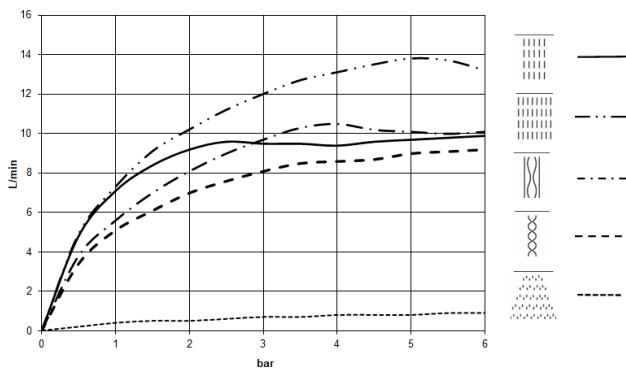

SERENITY SKY+ Rain panel for recessed ceiling installation with light - Brushed Bronze

41 781 979

- exposed trim parts
- Rain panel with 5 different flow modes
- Rain panel, 600 x 420 mm
- PURIFY RAIN, 175 x 175 mm, max. flow rate 10 l/min (at 3 bar)
- FULL RAIN, 455 x 315 mm, max. flow rate 14 l/min (at 3 bar)
- LAMINAR FLOW, max. flow rate 10 l/min (at 3 bar)
- AQUAPRESSURE FLOW, max. flow rate 9.4 l/min (at 3 bar)
- COOL MIST, max. flow rate 1 l/min (at 3 bar)
- min. recess depth 150 mm
- weight 15kg
- feed pipe (hot/cold): 2x DN 20
- with anti-scale system
- Recommended control element: xTool

Required miscellaneous

SERENITY SKY+ Concealed ceiling installation box with light - 35 781 970 90

- concealed rough parts
- 2x female thread 1/2" connections
- flush-mounted reflection box, 662 x 482 mm, RAL 9003, Signal White
- min. recess depth 150 mm
- weight 15kg
- Supply pipe 7 m
- Input 100-240V AC 50-60Hz
- Output 24V DC SELV / Class II
- ZigBee Light Link RGBW controller
- Provided by customer: Zigbee gateway

SERENITY SKY+ Rain panel for recessed ceiling installation with light - Brushed Bronze

41 781 979
mm [inches]
1:10

Flow rate chart

SERENITY SKY+ Rain panel for recessed ceiling installation with light - Brushed Bronze