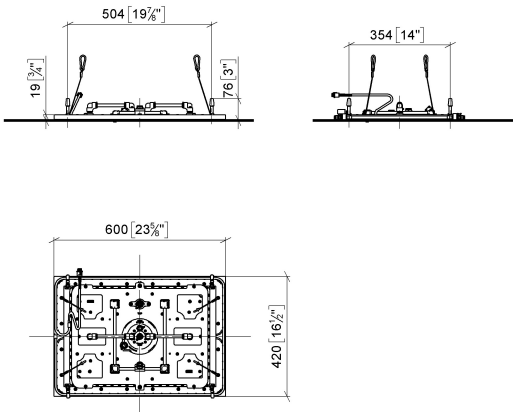

SERENITY SKY+ Rain panel for recessed ceiling installation with light - Brushed Bronze

41 781 979

- exposed trim parts
- Rain panel with 5 different flow modes
- Rain panel, 600 x 420 mm
- PURIFY RAIN, 175 x 175 mm, max. flow rate 10 l/min (at 3 bar)
- FULL RAIN, 455 x 315 mm, max. flow rate 14 l/min (at 3 bar)
- LAMINAR FLOW, max. flow rate 10 l/min (at 3 bar)
- AQUAPRESSURE FLOW, max. flow rate 9.4 l/min (at 3 bar)
- COOL MIST, max. flow rate 1 l/min (at 3 bar)
- min. recess depth 150 mm
- weight 15kg
- feed pipe (hot/cold): 2x DN 20
- with anti-scale system
- Recommended control element: xTool

Required miscellaneous

SERENITY SKY+ Concealed ceiling installation box with light - 35 781 970 90

- concealed rough parts
- 2x female thread 1/2" connections
- flush-mounted reflection box, 662 x 482 mm, RAL 9003, Signal White
- min. recess depth 150 mm
- weight 15kg
- Supply pipe 7 m
- Input 100-240V AC 50-60Hz
- Output 24V DC SELV / Class II
- ZigBee Light Link RGBW controller
- Provided by customer: Zigbee gateway

SERENITY SKY+ Rain panel for recessed ceiling installation with light - Brushed Bronze

41 781 979
mm [inches]
1:10

Flow rate chart

SERENITY SKY+ Rain panel for recessed ceiling installation with light - Brushed Bronze