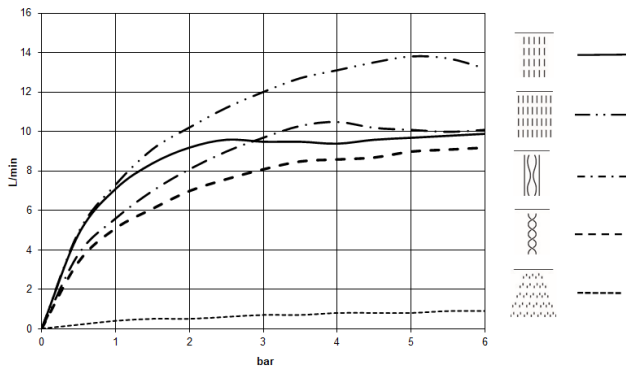

SERENITY SKY+ Rain panel for recessed ceiling installation with light - Brushed Champagne (22kt Gold)

41 781 979

- exposed trim parts
- Rain panel with 5 different flow modes
- Rain panel, 600 x 420 mm
- PURIFY RAIN, 175 x 175 mm, max. flow rate 10 l/min (at 3 bar)
- FULL RAIN, 455 x 315 mm, max. flow rate 14 l/min (at 3 bar)
- LAMINAR FLOW, max. flow rate 10 l/min (at 3 bar)
- AQUAPRESSURE FLOW, max. flow rate 9.4 l/min (at 3 bar)
- COOL MIST, max. flow rate 1 l/min (at 3 bar)
- min. recess depth 150 mm
- weight 15kg
- feed pipe (hot/cold): 2x DN 20
- with anti-scale system
- Recommended control element: xTool

Required miscellaneous

SERENITY SKY+ Concealed ceiling installation box with light - 35 781 970 90

- concealed rough parts
- 2x female thread 1/2" connections
- flush-mounted reflection box, 662 x 482 mm, RAL 9003, Signal White
- min. recess depth 150 mm
- weight 15kg
- Supply pipe 7 m
- Input 100-240V AC 50-60Hz
- Output 24V DC SELV / Class II
- ZigBee Light Link RGBW controller
- Provided by customer: Zigbee gateway

SERENITY SKY+ Rain panel for recessed ceiling installation with light - Brushed Champagne (22kt Gold)

41 781 979
mm [inches]
1:10

Flow rate chart

SERENITY SKY+ Rain panel for recessed ceiling installation with light - Brushed Champagne (22kt Gold)