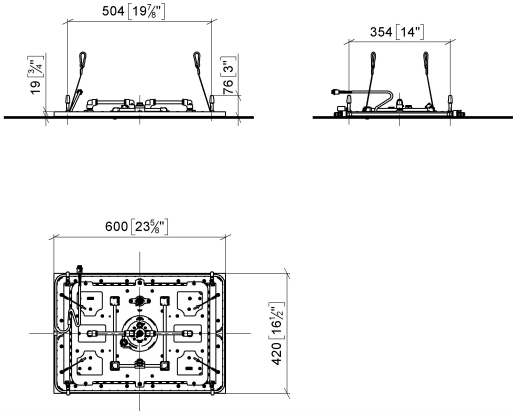

SERENITY SKY+ Rain panel for recessed ceiling installation with light - Brushed Champagne (22kt Gold)

41 781 979

- exposed trim parts
- Rain panel with 5 different flow modes
- Rain panel, 600 x 420 mm
- PURIFY RAIN, 175 x 175 mm, max. flow rate 10 l/min (at 3 bar)
- FULL RAIN, 455 x 315 mm, max. flow rate 14 l/min (at 3 bar)
- LAMINAR FLOW, max. flow rate 10 l/min (at 3 bar)
- AQUAPRESSURE FLOW, max. flow rate 9.4 l/min (at 3 bar)
- COOL MIST, max. flow rate 1 l/min (at 3 bar)
- min. recess depth 150 mm
- weight 15kg
- feed pipe (hot/cold): 2x DN 20
- with anti-scale system
- Recommended control element: xTool

Required miscellaneous

SERENITY SKY+ Concealed ceiling installation box with light - 35 781 970 90

- concealed rough parts
- 2x female thread 1/2" connections
- flush-mounted reflection box, 662 x 482 mm, RAL 9003, Signal White
- min. recess depth 150 mm
- weight 15kg
- Supply pipe 7 m
- Input 100-240V AC 50-60Hz
- Output 24V DC SELV / Class II
- ZigBee Light Link RGBW controller
- Provided by customer: Zigbee gateway

SERENITY SKY+ Rain panel for recessed ceiling installation with light - Brushed Champagne (22kt Gold)

41 781 979
mm [inches]
1:10

Flow rate chart

SERENITY SKY+ Rain panel for recessed ceiling installation with light - Brushed Champagne (22kt Gold)