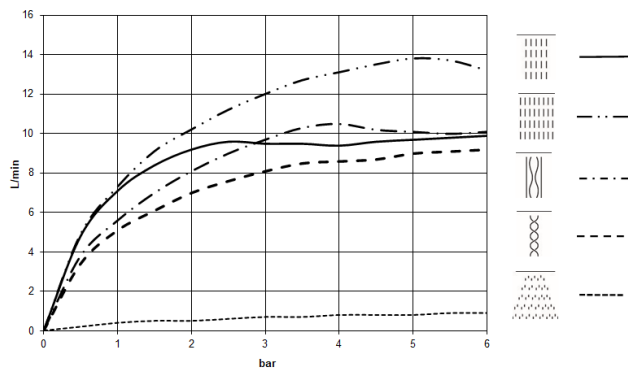

SERENITY SKY+ Rain panel for recessed ceiling installation with light - Champagne (22kt Gold)

41 781 979

- exposed trim parts
- Rain panel with 5 different flow modes
- Rain panel, 600 x 420 mm
- PURIFY RAIN, 175 x 175 mm, max. flow rate 10 l/min (at 3 bar)
- FULL RAIN, 455 x 315 mm, max. flow rate 14 l/min (at 3 bar)
- LAMINAR FLOW, max. flow rate 10 l/min (at 3 bar)
- AQUAPRESSURE FLOW, max. flow rate 9.4 l/min (at 3 bar)
- COOL MIST, max. flow rate 1 l/min (at 3 bar)
- min. recess depth 150 mm
- weight 15kg
- feed pipe (hot/cold): 2x DN 20
- with anti-scale system
- Recommended control element: xTool

Required miscellaneous

SERENITY SKY+ Concealed ceiling installation box with light - 35 781 970 90

- concealed rough parts
- 2x female thread 1/2" connections
- flush-mounted reflection box, 662 x 482 mm, RAL 9003, Signal White
- min. recess depth 150 mm
- weight 15kg
- Supply pipe 7 m
- Input 100-240V AC 50-60Hz
- Output 24V DC SELV / Class II
- ZigBee Light Link RGBW controller
- Provided by customer: Zigbee gateway

SERENITY SKY+ Rain panel for recessed ceiling installation with light - Champagne (22kt Gold)

41 781 979
mm [inches]
1:10'

Flow rate chart

SERENITY SKY+ Rain panel for recessed ceiling installation with light - Champagne (22kt Gold)