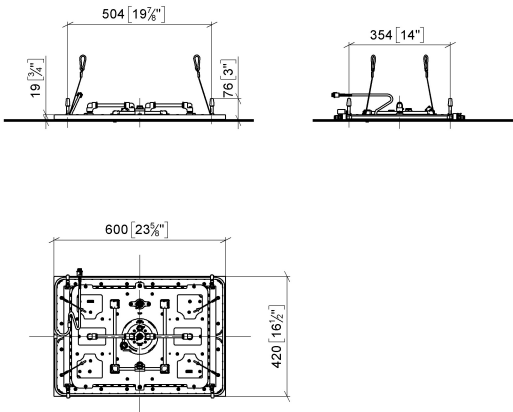

SERENITY SKY+ Rain panel for recessed ceiling installation with light - Champagne (22kt Gold)

41 781 979

- exposed trim parts
- Rain panel with 5 different flow modes
- Rain panel, 600 x 420 mm
- PURIFY RAIN, 175 x 175 mm, max. flow rate 10 l/min (at 3 bar)
- FULL RAIN, 455 x 315 mm, max. flow rate 14 l/min (at 3 bar)
- LAMINAR FLOW, max. flow rate 10 l/min (at 3 bar)
- AQUAPRESSURE FLOW, max. flow rate 9.4 l/min (at 3 bar)
- COOL MIST, max. flow rate 1 l/min (at 3 bar)
- min. recess depth 150 mm
- weight 15kg
- feed pipe (hot/cold): 2x DN 20
- with anti-scale system
- Recommended control element: xTool

Required miscellaneous

SERENITY SKY+ Concealed ceiling installation box with light - 35 781 970 90

- concealed rough parts
- 2x female thread 1/2" connections
- flush-mounted reflection box, 662 x 482 mm, RAL 9003, Signal White
- min. recess depth 150 mm
- weight 15kg
- Supply pipe 7 m
- Input 100-240V AC 50-60Hz
- Output 24V DC SELV / Class II
- ZigBee Light Link RGBW controller
- Provided by customer: Zigbee gateway

SERENITY SKY+ Rain panel for recessed ceiling installation with light - Champagne (22kt Gold)

41 781 979
mm [inches]
1:10'

Flow rate chart

SERENITY SKY+ Rain panel for recessed ceiling installation with light - Champagne (22kt Gold)