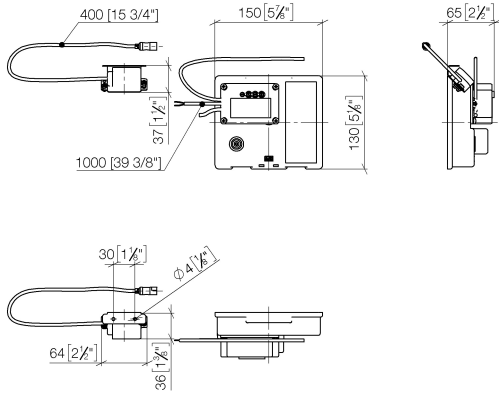

#### Required miscellaneous

**eSET Touchfree Basin mixer with temperature setting for combining with wall-mounted fittings -** 35 741 970 90

- max. recess depth 125 mm
- min. recess depth 90 mm

#### Required miscellaneous

**eSET Touchfree Basin mixer with temperature setting for combining with free-standing fittings -** 35 740 970 90

42 765 970 90

mm [inches]

Certificates

LGA\_29120.

WRAS\_1906116.