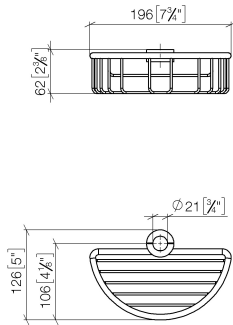

Shower basket for subsequent mounting on riser - Chrome

IMO

82 290 970

- width 200mm
- height 62 mm
- 125mm projection

Fits: IMO, LULU, MADISON, MEM, TARA,
CL.1, LISSÉ, VAIA, META, CYO

	Chrome	82 290 970-00
	Brushed Platinum	82 290 970-06
	Platinum	82 290 970-08
	Durabress (23kt Gold)	82 290 970-09
	Dark Chrome	82 290 970-19
	Light Gold	82 290 970-26
	Brushed Light Gold	82 290 970-27
	Brushed Durabress (23kt Gold)	82 290 970-28
	Matte Black	82 290 970-33
	Brushed Bronze	82 290 970-42
	Brushed Champagne (22kt Gold)	82 290 970-46
	Champagne (22kt Gold)	82 290 970-47
	Brushed Chrome	82 290 970-93
	Brushed Dark Platinum	82 290 970-99

82 290 970

mm [inches]

82 290 970

Product version from 10/1/2023

Shower basket for subsequent mounting on riser - Chrome

IMO

82 290 970

Spare parts list

Product version from 10/1/2023

No.	Item Number	Name	Quantity used	Delivery time
	09 30 30 054 90	screw	8	2