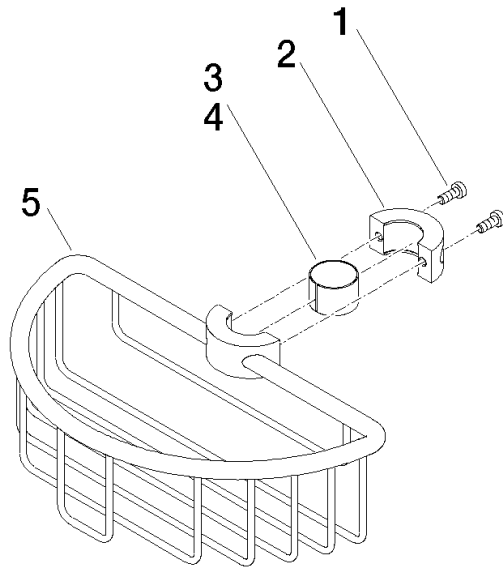

Shower basket for subsequent mounting on riser - Chrome

IMO

82 290 970

- width 200mm
- height 62 mm
- 125mm projection

Fits: IMO, LULU, MADISON, MEM, TARA,
CL.1, LISSÉ, VAIA, META, CYO

	Chrome	82 290 970-00
	Brushed Platinum	82 290 970-06
	Platinum	82 290 970-08
	Durabress (23kt Gold)	82 290 970-09
	Dark Chrome	82 290 970-19
	Light Gold	82 290 970-26
	Brushed Light Gold	82 290 970-27
	Brushed Durabress (23kt Gold)	82 290 970-28
	Matte Black	82 290 970-33
	Brushed Bronze	82 290 970-42
	Brushed Champagne (22kt Gold)	82 290 970-46
	Champagne (22kt Gold)	82 290 970-47
	Brushed Chrome	82 290 970-93
	Brushed Dark Platinum	82 290 970-99

82 290 970

mm [inches]

82 290 970

Product version from 10/1/2023

Shower basket for subsequent mounting on riser - Chrome

IMO

82 290 970

Spare parts list

Product version from 10/1/2023

No.	Item Number	Name	Quantity used	Delivery time
	09 30 30 054 90	screw	8	2